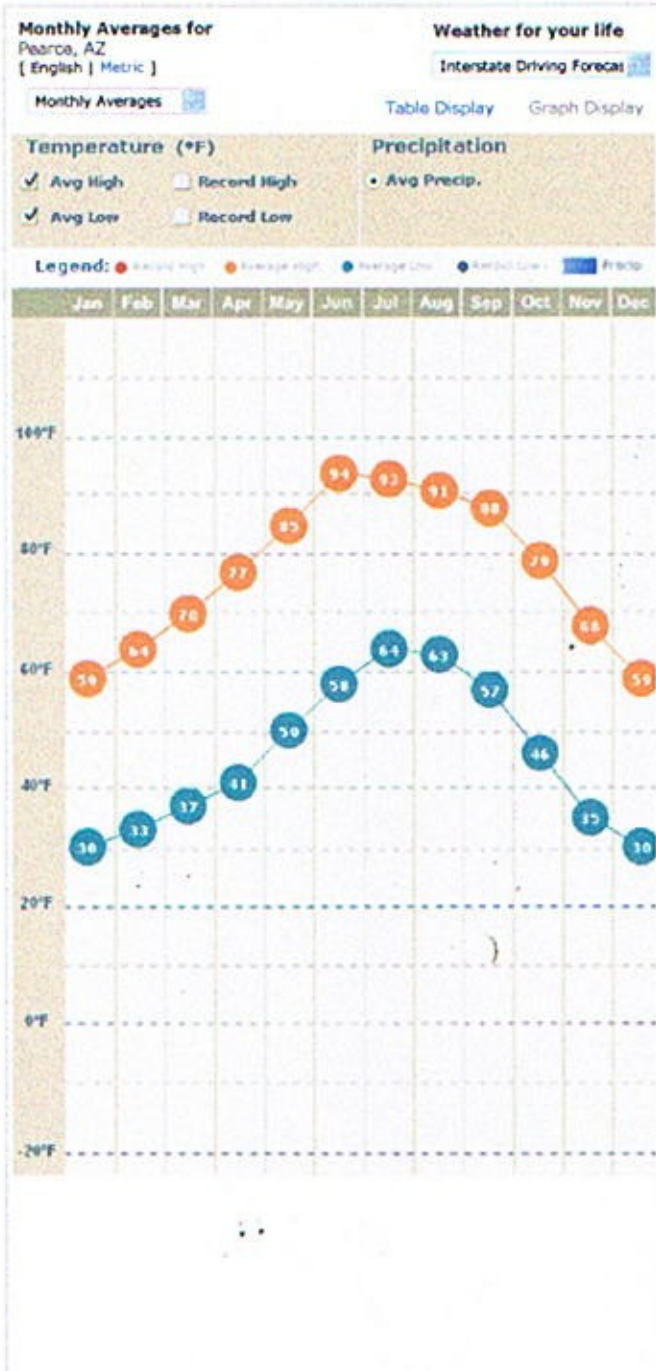

Local Weather Site Web
 Enter ZIP or US / world city **Search**

Maps | Video | Photos | World | Mobile | Alerts

Home Weather News Travel Driving & Traffic Healthy Living Home & Family Sports & Recreation Climate & Green The Weather Channel TV

Driving & Traffic: Interstate Driving Forecast > Interstate Driving Forecast > **MONTHLY AVERAGES for Pearce, AZ**

Yesterday Today Tomorrow Radar Map Hour-by-Hour Weekend 10-Day Month

[Flu Update](#) | [Winter Camping Tips](#) | [Cut Lighting Costs](#) | [Read the Weather](#)