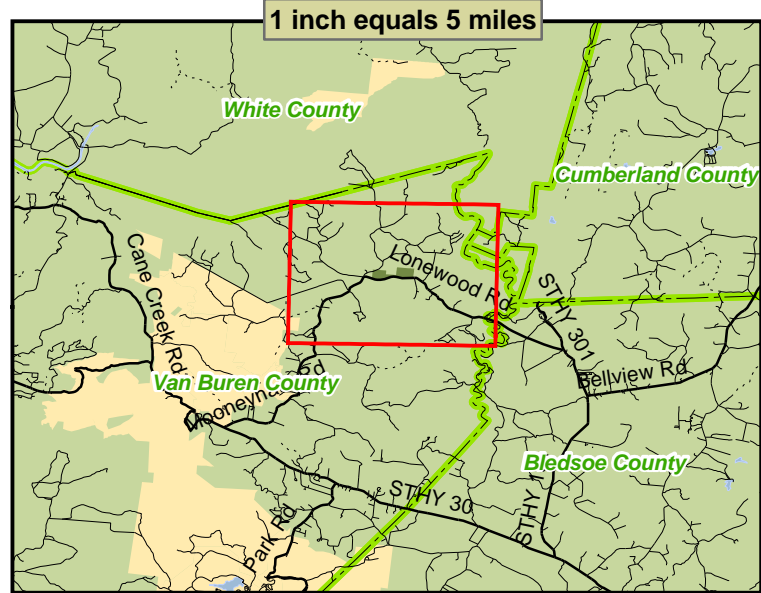

Property Map
 Tract Name: 1110 North
 County, State: Van Buren, TN
 Total Acres (+/-): 118

- Legend**
- Interstate
 - US Highway
 - State Highway
 - Road/Street
 - - - Trail
 - Private Paved Road
 - Private Gravel Road
 - Private Improved Dirt Road
 - - - Woods Road
 - - - ATV/Foot Trail
 - Right of Way
 - Railroad
- Stream Type**
- Perennial
 - - - Intermittent
 - Canal/Ditch
- SaleName**
- 1110-North
- Other Symbols:**
- Gate
 - Barricade
 - ⚓ School
 - ⚓ Church
 - ⦿ County Seat
 - City
 - US States
 - County
 - TN Public Land
 - TN Trails

This map shows the estimated location of the boundary and is not an accurate survey of the property.

AFM
LAND SALES

(865) 248-8315 www.afmLandSales.com