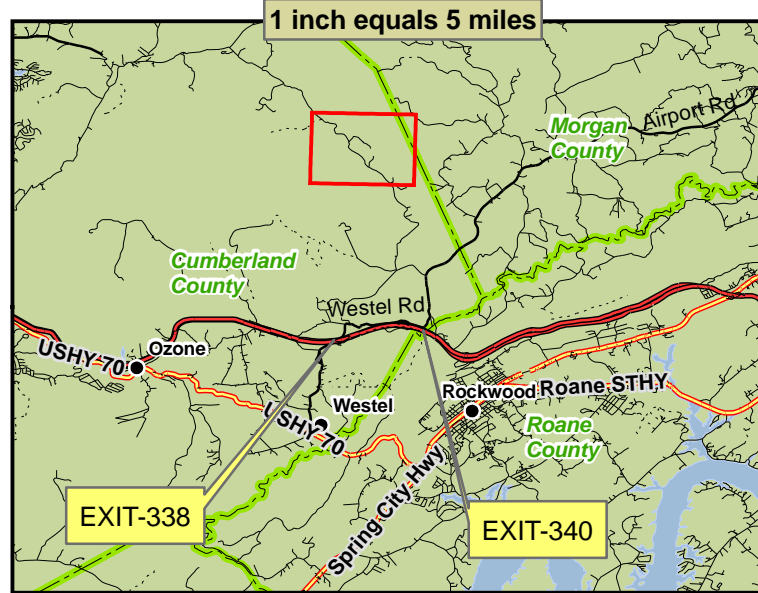

**Property Map**  
 Tract Name: 1003  
 County, State: Cumberland, TN  
 Total Acres (+/-): 119

1:12,000  
 1 inch equals 1,000 feet  
 Contour Interval = 20 feet

Owner Has Provided Information About The Property Solely For The Convenience Of The Prospective Buyer And Neither The Property Owner Nor AFM Guarantees Or Warrants Map Scale Or Accuracy, Timber Stand Information, Acreage Estimates, Number Of Trees, Timber Volumes Or Any Other Information. All Purchase Offers And Sales Subject To Owner's Approval.

- Legend**
- Interstate
  - US Highway
  - State Highway
  - Road/Street
  - Trail
  - Private Paved Road
  - Private Gravel Road
  - Private Improved Dirt Road
  - Woods Road
  - ATV/Foot Trail
  - Right of Way
  - Railroad
- Stream Type**
- Perennial
  - Intermittent
  - Canal/Ditch
- Stream Type**
- School
  - Church
  - County Seat
  - City
  - Gate
  - Cable Gate
  - Barricade
- Tract For Sale**
- US States
  - Counties
  - Other Tracts
  - 1003