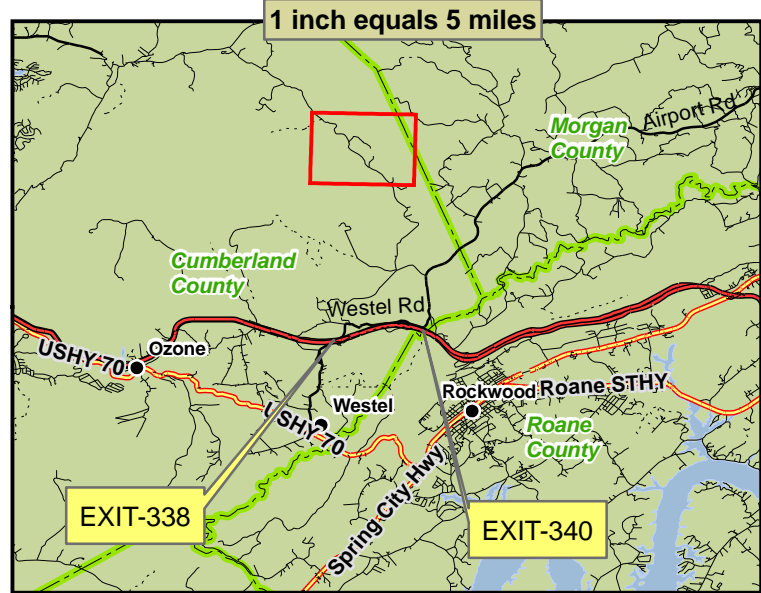

Property Map
 Tract Name: 1003
 County, State: Cumberland, TN
 Total Acres (+/-): 119

- Stands**
- 1003, Hardwood
 - 1003, Pine - Hardwood
 - 1003, NP - General
 - 1003, Open Productive
 - 1003, Undetermined (Prod)

- Legend**
- Interstate
 - US Highway
 - State Highway
 - Road/Street
 - Trail
 - Private Paved Road
 - Private Gravel Road
 - Private Improved Dirt Road
 - Woods Road
 - ATV/Foot Trail
 - Right of Way
 - Railroad
- Stream Type**
- Perennial
 - Intermittent
 - Canal/Ditch
- Tract For Sale**
- 1003
 - Other Tracts
- Other Symbols**
- US States
 - Counties
 - School
 - Church
 - County Seat
 - City
 - Gate
 - Cable Gate
 - Barricade

1:12,000
 1 inch equals 1,000 feet
 Contour Interval = 20 feet

Owner Has Provided Information About The Property Solely For The Convenience Of The Prospective Buyer And Neither The Property Owner Nor AFM Guarantees Or Warrants Map Scale Or Accuracy, Timber Stand Information, Acreage Estimates, Number Of Trees, Timber Volumes Or Any Other Information. All Purchase Offers And Sales Subject To Owner's Approval.