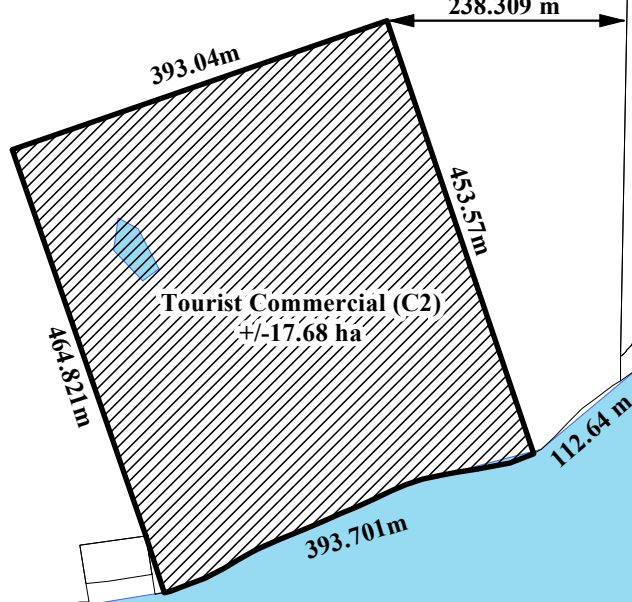

Legend

-  ZONE
-  LOTS
-  lake

REM DL 655

Tourist Commercial (C2)
+/-17.68 ha

GREEN LAKE

0 0.125 0.25 0.5 km