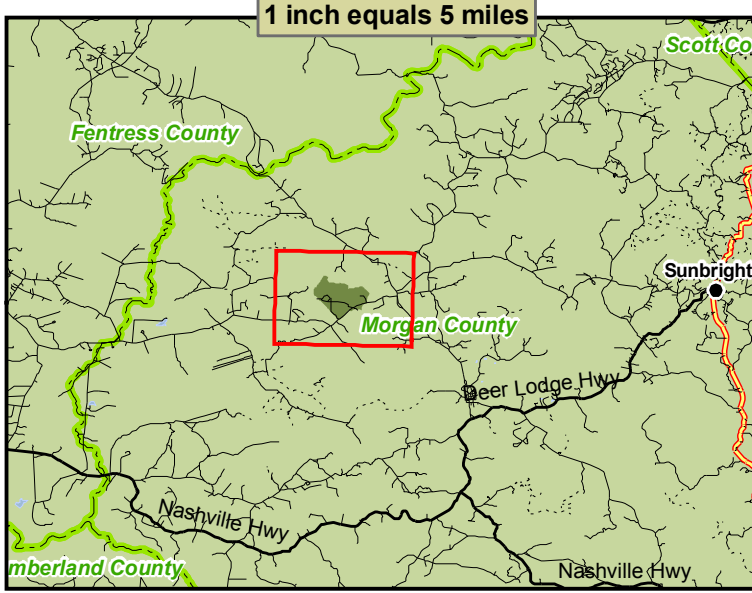

**Entrance Coordinate:**  
 -84 48.48  
 36 14.20

**Property Map**  
 Tract Name: 1103  
 County, State: Morgan, TN  
 Total Acres (+/-): 467

1:15,840  
 1 inch equals 1,320 feet  
 Contour Interval = 20 feet

This map shows the estimated location of the boundary and is not an accurate survey of the property.

**AMERICAN FOREST**  
 MANAGEMENT