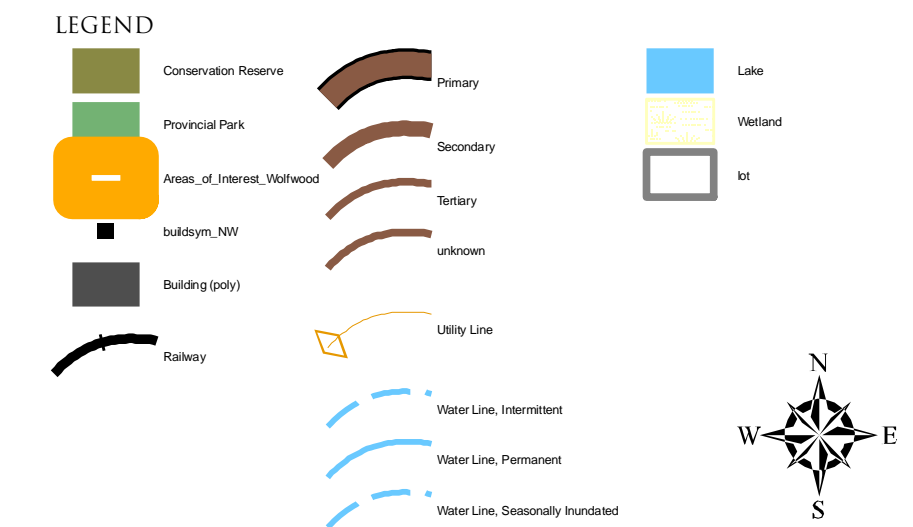

## WOLFWOOD ENTERPRISES ULC

Map produced by MERMAP under license from Ontario Ministry of Natural Resources © Queen's Printer of Ontario, 2010.  
 Canadian federal data courtesy of GeoBase.  
 All rights reserved. This map was created February 19, 2010, and is based on LIO 1:20000, and displayed in NAD 83, UTM Zone 15. This map is for display purposes only.