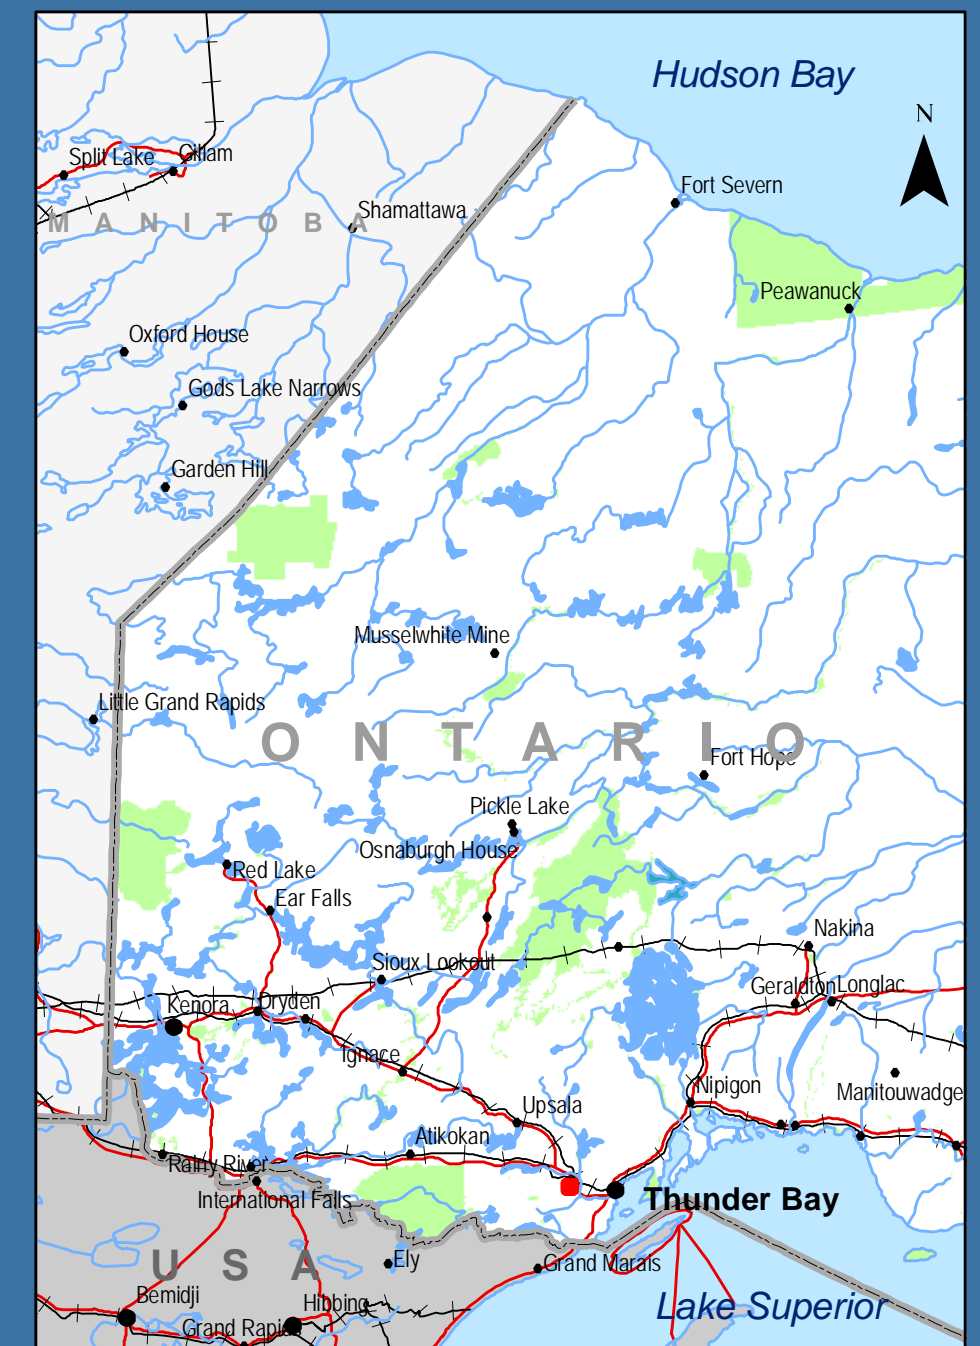

## WOLFWOOD ENTERPRISES ULC

Map produced by MERMAP under license from Ontario Ministry of Natural Resources © Queen's Printer of Ontario, 2010.  
 Canadian federal data courtesy of GeoBase.  
 All rights reserved. This map was created February 19, 2010, and is based on LIO 1:20000, and displayed in NAD 83, UTM Zone 15. This map is for display purposes only.