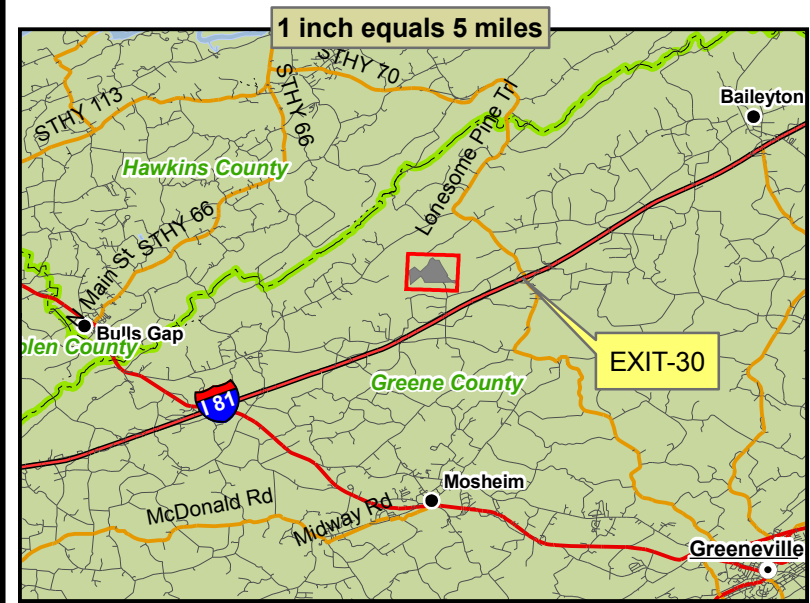

Property Map

Tract Name: Fowler
 County, State: Greene, TN
 Total Acres (+/-): 222

- Interstate
 - US Highway
 - State Highway
 - Road/Street
 - Trail
 - Railroad
 - Perennial
 - Intermittent
 - Canal/Ditch
 - County Seat
 - City
 - County Boundaries
 - Other Tracts
 - Fowler Tract
- Property Stands**
- | Property Stand | Descriptio |
|----------------|-------------|
| | Forested |
| | Cedar Baren |

Contour Interval = 20 feet

This map shows the estimated location of the boundary and is not an accurate survey of the property.

AMERICAN FOREST
MANAGEMENT