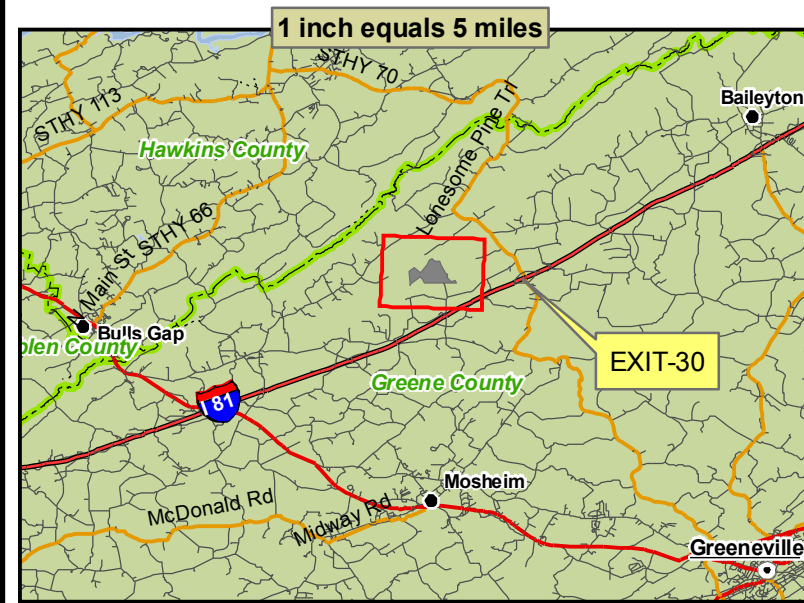

**Property Map**

Tract Name: Fowler  
 County, State: Greene, TN  
 Total Acres (+/-): 222

Other Tracts  
 Fowler Tract

AMERICAN FOREST  
 MANAGEMENT

1:12,000  
 1 inch equals 1,000 feet  
 Contour Interval = 20 feet

This map shows the estimated location of the boundary and is not an accurate survey of the property.