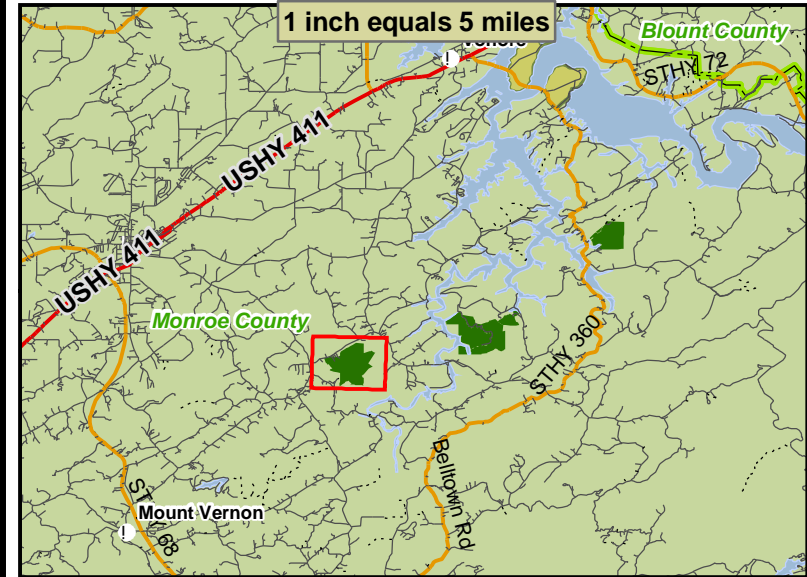

Property Map

Tract Name:	Ball Play Rd.
County, State:	Monroe, TN
Deeded Acreage:	462
Total GIS Acres (+/-):	438
Split A(+/-):	205
Split B(+/-):	233

Legend

Interstate	County Boundaries
US Highway	Property Stands
State Highway	Possible Split A
Street / Road	Possible Split B
Woods Road/Trail	
Ferry Crossing	
Railroad	
Stream Type	
Perennial	
Intermittent	
Canal/Ditch	
School	AMERICAN FOREST MANAGEMENT
Church	
County Seat	
City	

1:8,784
1 inch equals 732 feet
Contour Interval = 20 feet

This map shows the estimated location of the boundary and is not an accurate survey of the property.