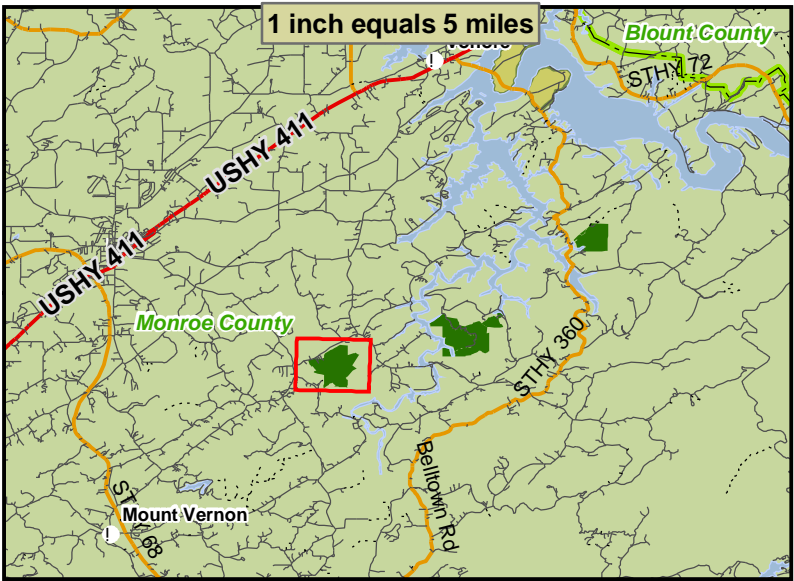

### Property Map

Tract Name:	Ball Play Rd.
County, State:	Monroe, TN
Deeded Acreage:	462
Total GIS Acres (+/-):	438
Split A(+/-):	205
Split B(+/-):	233

#### Legend

Interstate	County Boundaries
US Highway	<b>Property Stands</b>
State Highway	Possible Split A
Street / Road	Possible Split B
Woods Road/Trail	
Ferry Crossing	
Railroad	
<b>Stream Type</b>	
Perennial	
Intermittent	
Canal/Ditch	
School	
Church	
County Seat	
City	

**AMERICAN FOREST  
MANAGEMENT**

This map shows the estimated location of the boundary and is not an accurate survey of the property.