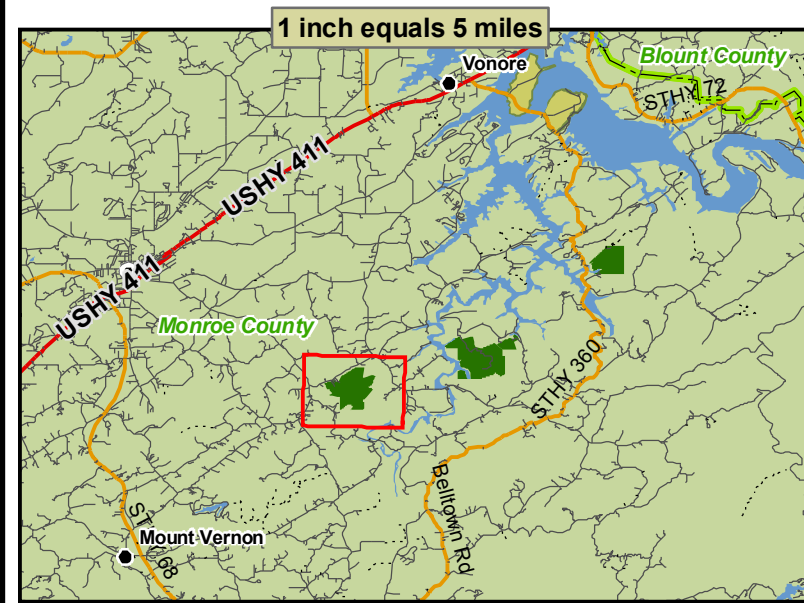

**Property Map**  
 Tract Name: Ball Play Rd.  
 County, State: Monroe & Polk, TN  
 Total Acres (+/-): 462

AERIAL - 2014 NAIP Monroe County, TN

1:12,000  
 1 inch equals 1,000 feet  
 Contour Interval = 20 feet

This map shows the estimated location of the boundary and is not an accurate survey of the property.

**Legend**  
 Tract