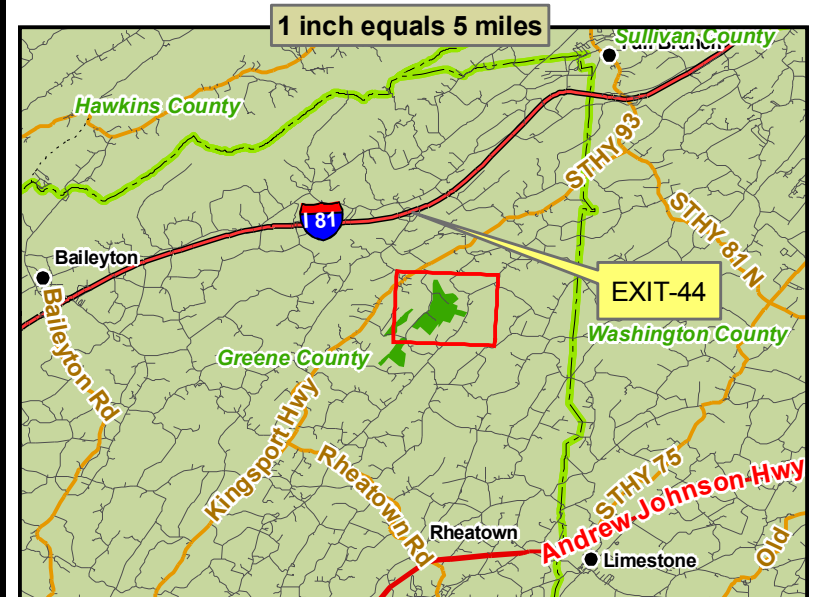

Tract - 415

Property Map

Tract Name: Graysburg Hills L.P.
County, State: Greene, TN
Total Acres (+/-): 415

Coordinates:
82°41'23.318"W 36°19'43.243"N
-82.68981 36.32868

Coordinates:
82°40'37.841"W 36°19'13.838"N
-82.67718 36.32051

AMERICAN FOREST
MANAGEMENT

Other Tracts for Sale
Tract - 415

1:12,000
1 inch equals 1,000 feet
Contour Interval = 20 feet

This map shows the estimated location of the boundary and is not an accurate survey of the property.