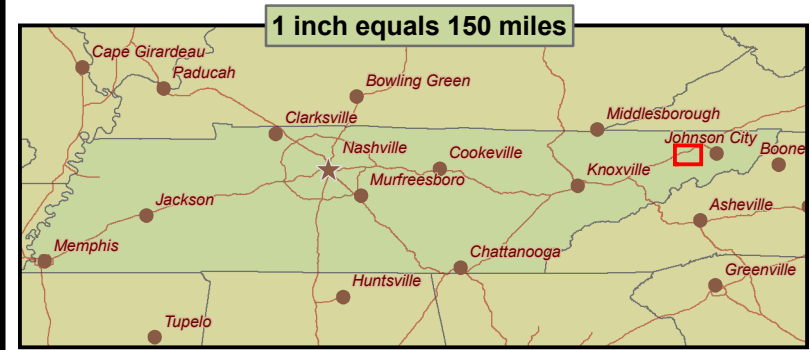

Tract - 415

Coordinates:
 82°41'23.318"W 36°19'43.243"N
 -82.68981 36.32868

Coordinates:
 82°40'37.841"W 36°19'13.838"N
 -82.67718 36.32051

Property Map
 Tract Name: Graysburg Hills L.P.
 County, State: Greene, TN
 Total Acres (+/-): 415

- Roads**
 - Interstate
 - US Highway
 - State Highway
 - Street/Road
 - - - Woods Road
 - · · Trail
 - Railroad
- Stream Type**
 - Perennial
 - - - Intermittent
 - | | | Canal/Ditch
 - Lake / Pond
 - Stream / River
- Other Symbols**
 - County Seat
 - City
 - County Boundaries
 - Other Tracts for Sale
 - Tract - 415
- Landscape Type**
 - Forested
 - Old Field
 - Open

1:12,000
 1 inch equals 1,000 feet
 Contour Interval = 20 feet

This map shows the estimated location of the boundary and is not an accurate survey of the property.