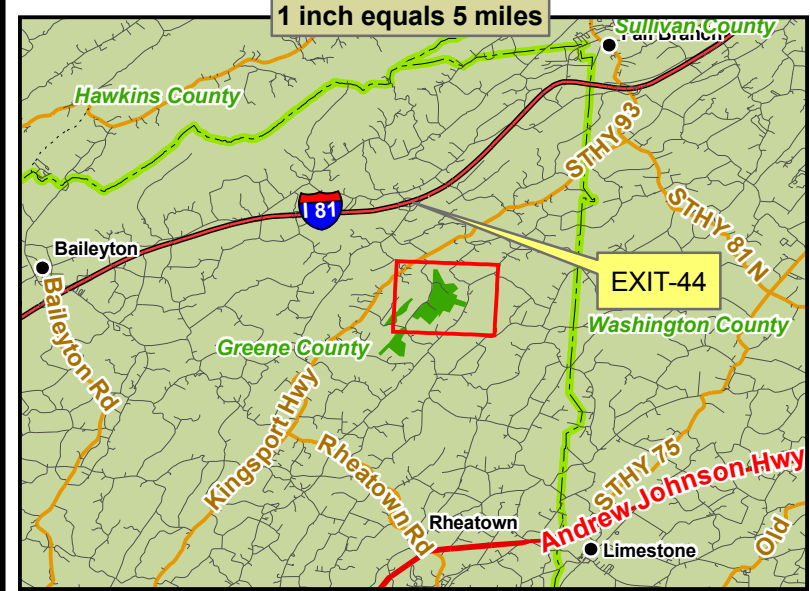

Tract - 415

Coordinates:
 82°41'23.318"W 36°19'43.243"N
 -82.68981 36.32868

Coordinates:
 82°40'37.841"W 36°19'13.838"N
 -82.67718 36.32051

Property Map
 Tract Name: Graysburg Hills L.P.
 County, State: Greene, TN
 Total Acres (+/-): 415

- Roads**
 - Interstate
 - US Highway
 - State Highway
 - Street/Road
 - - - Woods Road
 - · · Trail
 - Railroad
- Stream Type**
 - Perennial
 - - - Intermittent
 - | | | Canal/Ditch
 - Lake / Pond
 - Stream / River
- Other Symbols**
 - County Seat
 - City
 - County Boundaries
 - Other Tracts for Sale
 - Tract - 415
- Landscape Type**
 - Forested
 - Old Field
 - Open

1:12,000
 1 inch equals 1,000 feet
 Contour Interval = 20 feet

This map shows the estimated location of the boundary and is not an accurate survey of the property.