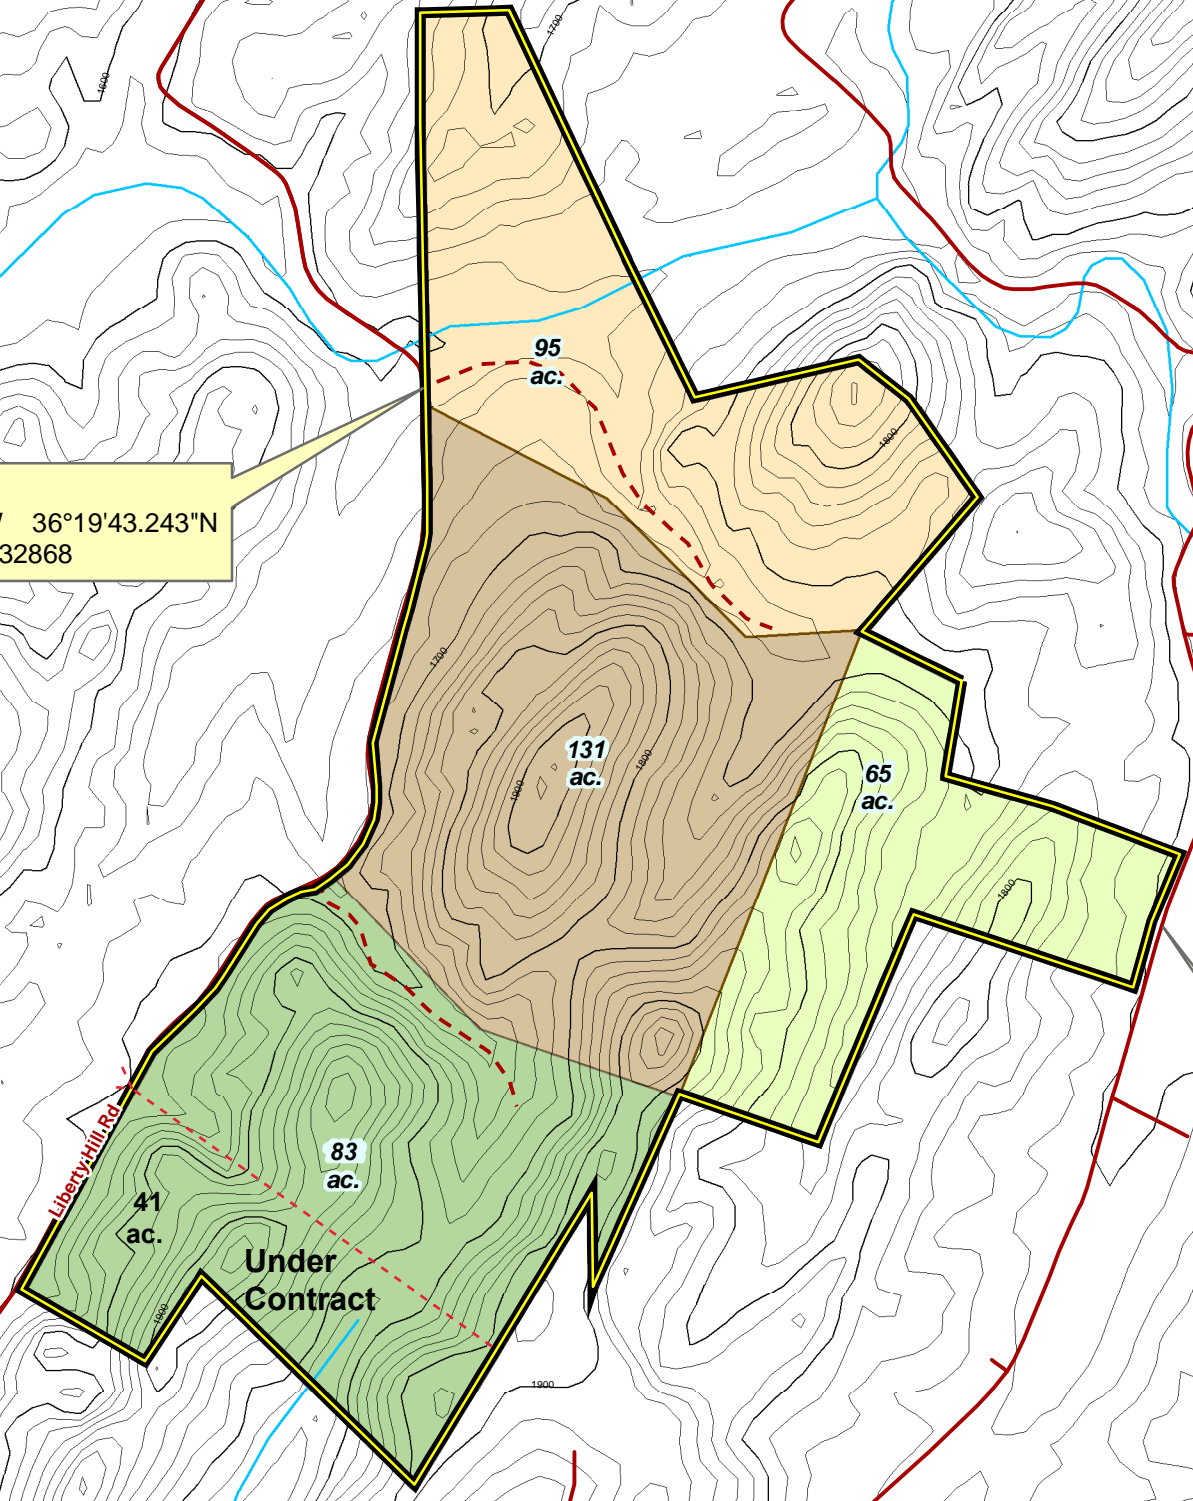

Exhibit A

Tract - 415

Property Map

Tract Name: Graysburg Hills L.P.
 County, State: Greene, TN
 Total Acres (+/-): 415

Coordinates:
 82°41'23.318"W 36°19'43.243"N
 -82.68981 36.32868

Coordinates:
 82°40'37.841"W 36°19'13.838"N
 -82.67718 36.32051

Legend

Interstate	County Seat
US Highway	City
State Highway	County Boundaries
Street/Road	Tract - 415
Woods Road	Graysburg Hills Tract
Trail	Units
Railroad	1
Perennial	2
Intermittent	3
Canal/Ditch	4
Lake / Pond	
Stream / River	

1:12,000
 1 inch equals 1,000 feet
 Contour Interval = 20 feet

This map shows the estimated location of the boundary and is not an accurate survey of the property.