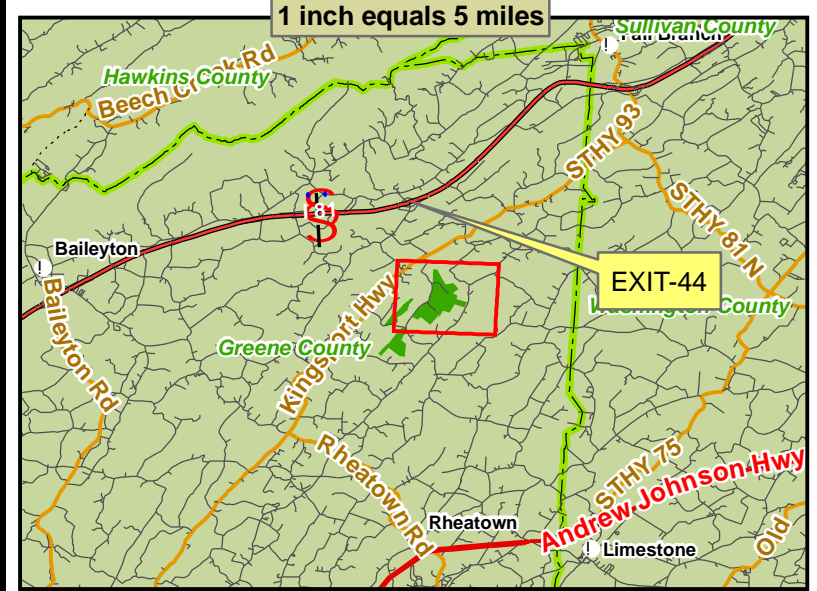

Exhibit A

Tract - 415

Property Map

Tract Name: Graysburg Hills L.P.
 County, State: Greene, TN
 Total Acres (+/-): 415

Coordinates:
 82°41'23.318"W 36°19'43.243"N
 -82.68981 36.32868

Coordinates:
 82°40'37.841"W 36°19'13.838"N
 -82.67718 36.32051

Legend

Interstate	County Seat
US Highway	City
State Highway	County Boundaries
Street/Road	Tract - 415
Woods Road	Graysburg Hills Tract
Trail	Units
Railroad	1
Perennial	2
Intermittent	3
Canal/Ditch	4
Lake / Pond	
Stream / River	

1:12,000
 1 inch equals 1,000 feet
 Contour Interval = 20 feet

This map shows the estimated location of the boundary and is not an accurate survey of the property.