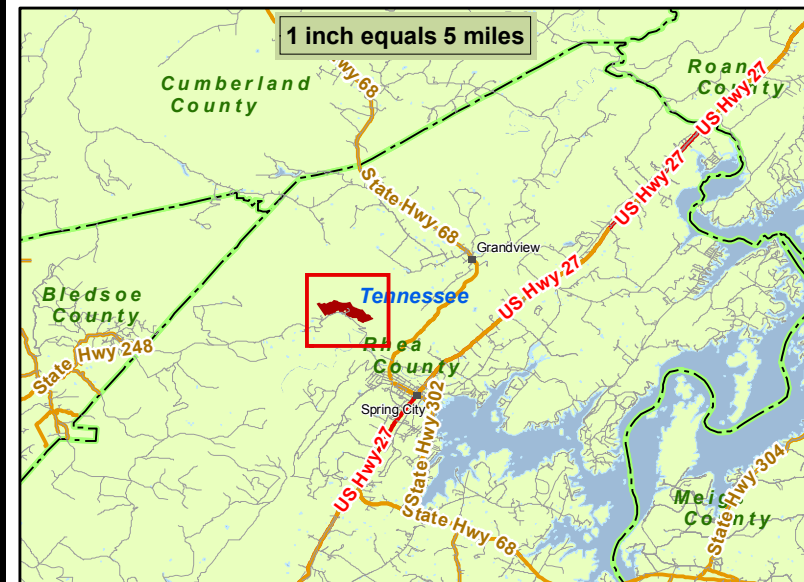

Property Map

Tract Name: Shut In Gap Farm
 County, State: Rhea, Tennessee
 Total Acres (+/-): 193

 Tract For Sale

Aerial - NAIP 2014

2,000 1,000 0 2,000 Feet

Scale: 1:12,000
 1 inch equals 1,000 feet
 Contour Interval = 20 feet

This map shows the estimated location of the boundary and is not an accurate survey of the property.