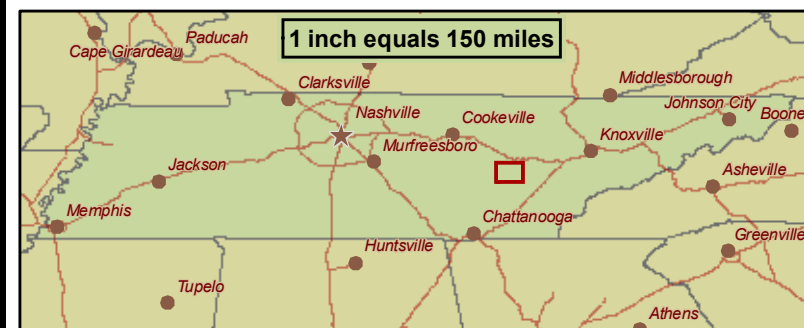

Property Map

Tract Name: Shut In Gap Farm
 County, State: Rhea, Tennessee
 Total Acres (+/-): 193

 Tract For Sale

Aerial - NAIP 2014

2,000 1,000 0 2,000 Feet

Scale: 1:12,000
 1 inch equals 1,000 feet
 Contour Interval = 20 feet

This map shows the estimated location of the boundary and is not an accurate survey of the property.