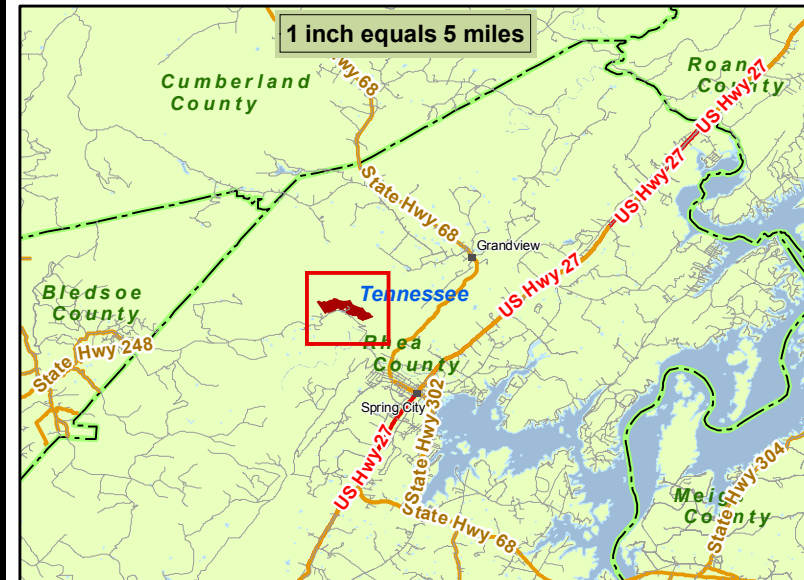

Property Map

Tract Name: Shut In Gap Farm
 County, State: Rhea, Tennessee
 Total Acres (+/-): 193

 Tract For Sale
 Aerial - NAIP 2014

Scale: 1:12,000
 1 inch equals 1,000 feet
 Contour Interval = 20 feet

This map shows the estimated location of the boundary and is not an accurate survey of the property.