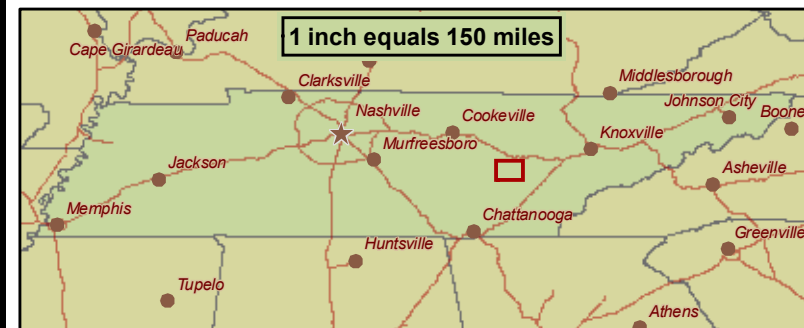

Property Map

Tract Name: Shut In Gap Farm
 County, State: Rhea, Tennessee
 Total Acres (+/-): 193

 Tract For Sale
 Aerial - NAIP 2014

Scale: 1:12,000
 1 inch equals 1,000 feet
 Contour Interval = 20 feet

This map shows the estimated location of the boundary and is not an accurate survey of the property.