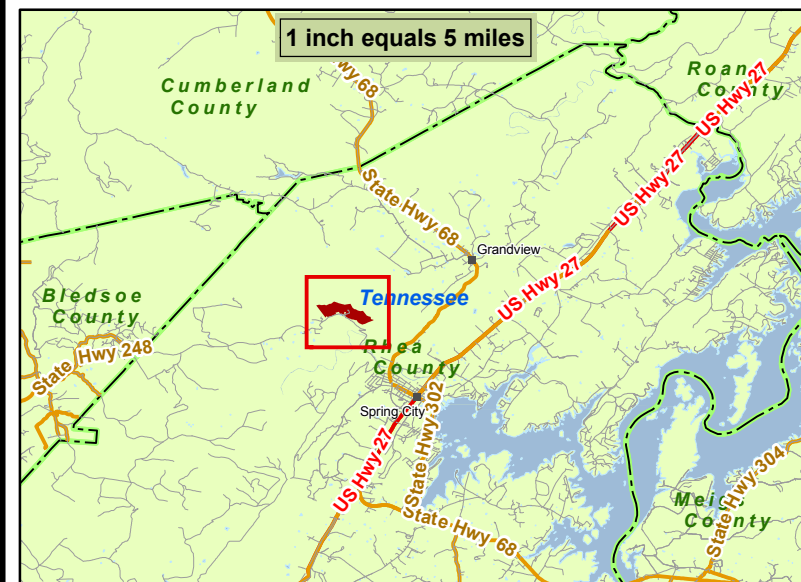

**Property Map**

Tract Name: Shut In Gap Farm  
 County, State: Rhea, Tennessee  
 Total Acres (+/-): 193

- |                 |                   |                        |
|-----------------|-------------------|------------------------|
| Interstate      | County Seat       | <b>Property Stands</b> |
| US Highway      | Other             |                        |
| State Highway   | School            |                        |
| Street/Road     | Church            |                        |
| Woods Road      | Lake/Pond         |                        |
| Trail           | Swamp/Marsh       |                        |
| Railroad        | County Boundaries |                        |
| Perennial       | TN Public Land    |                        |
| Intermittent    | Tract For Sale    |                        |
| Artificial Path |                   |                        |
| Ditch/Canal     |                   | Forested               |
|                 |                   | Open                   |
|                 |                   | Residence              |
|                 |                   | Water                  |

Scale: 1:12,000  
 1 inch equals 1,000 feet  
 Contour Interval = 20 feet

This map shows the estimated location of the boundary and is not an accurate survey of the property.