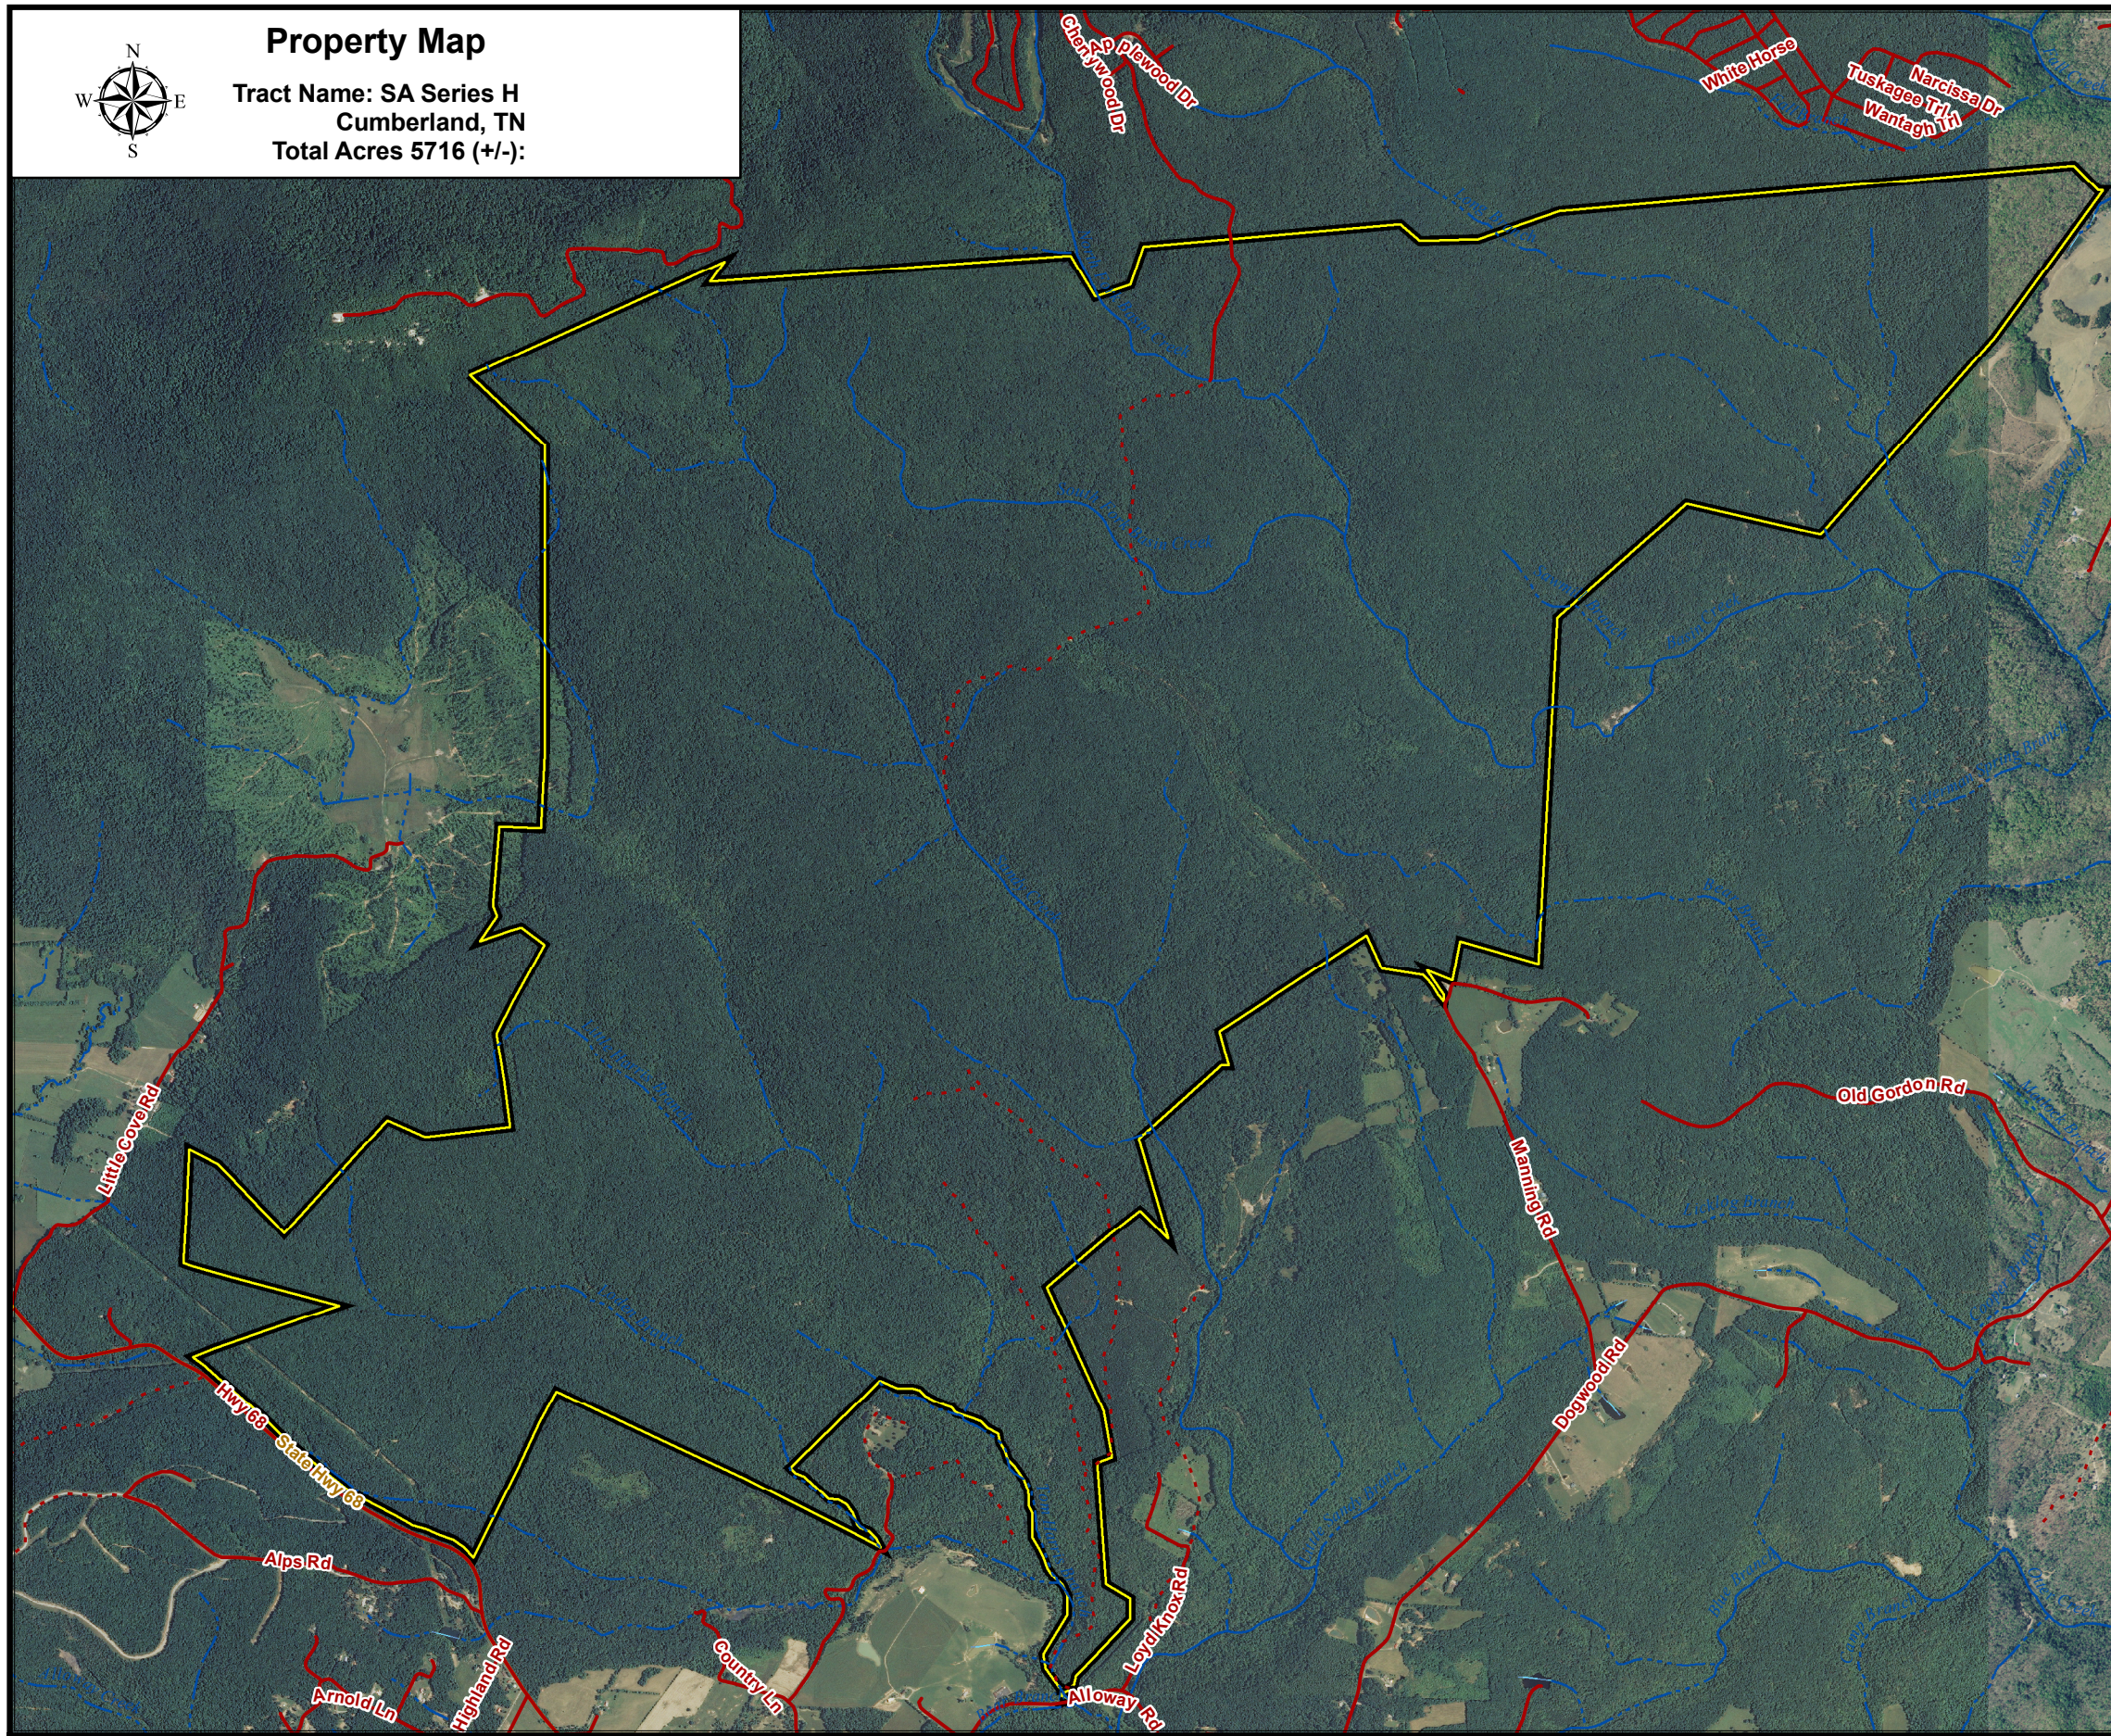

Property Map

Tract Name: SA Series H
Cumberland, TN
Total Acres 5716 (+/-):

Legend

-  Interstate
-  US Highway
-  State Highway
-  Street/Road
-  Woods Road
-  Trail
-  Property Boundary

This map shows the estimated location of the boundary and is not an accurate survey of the property.

AMERICAN FOREST
MANAGEMENT