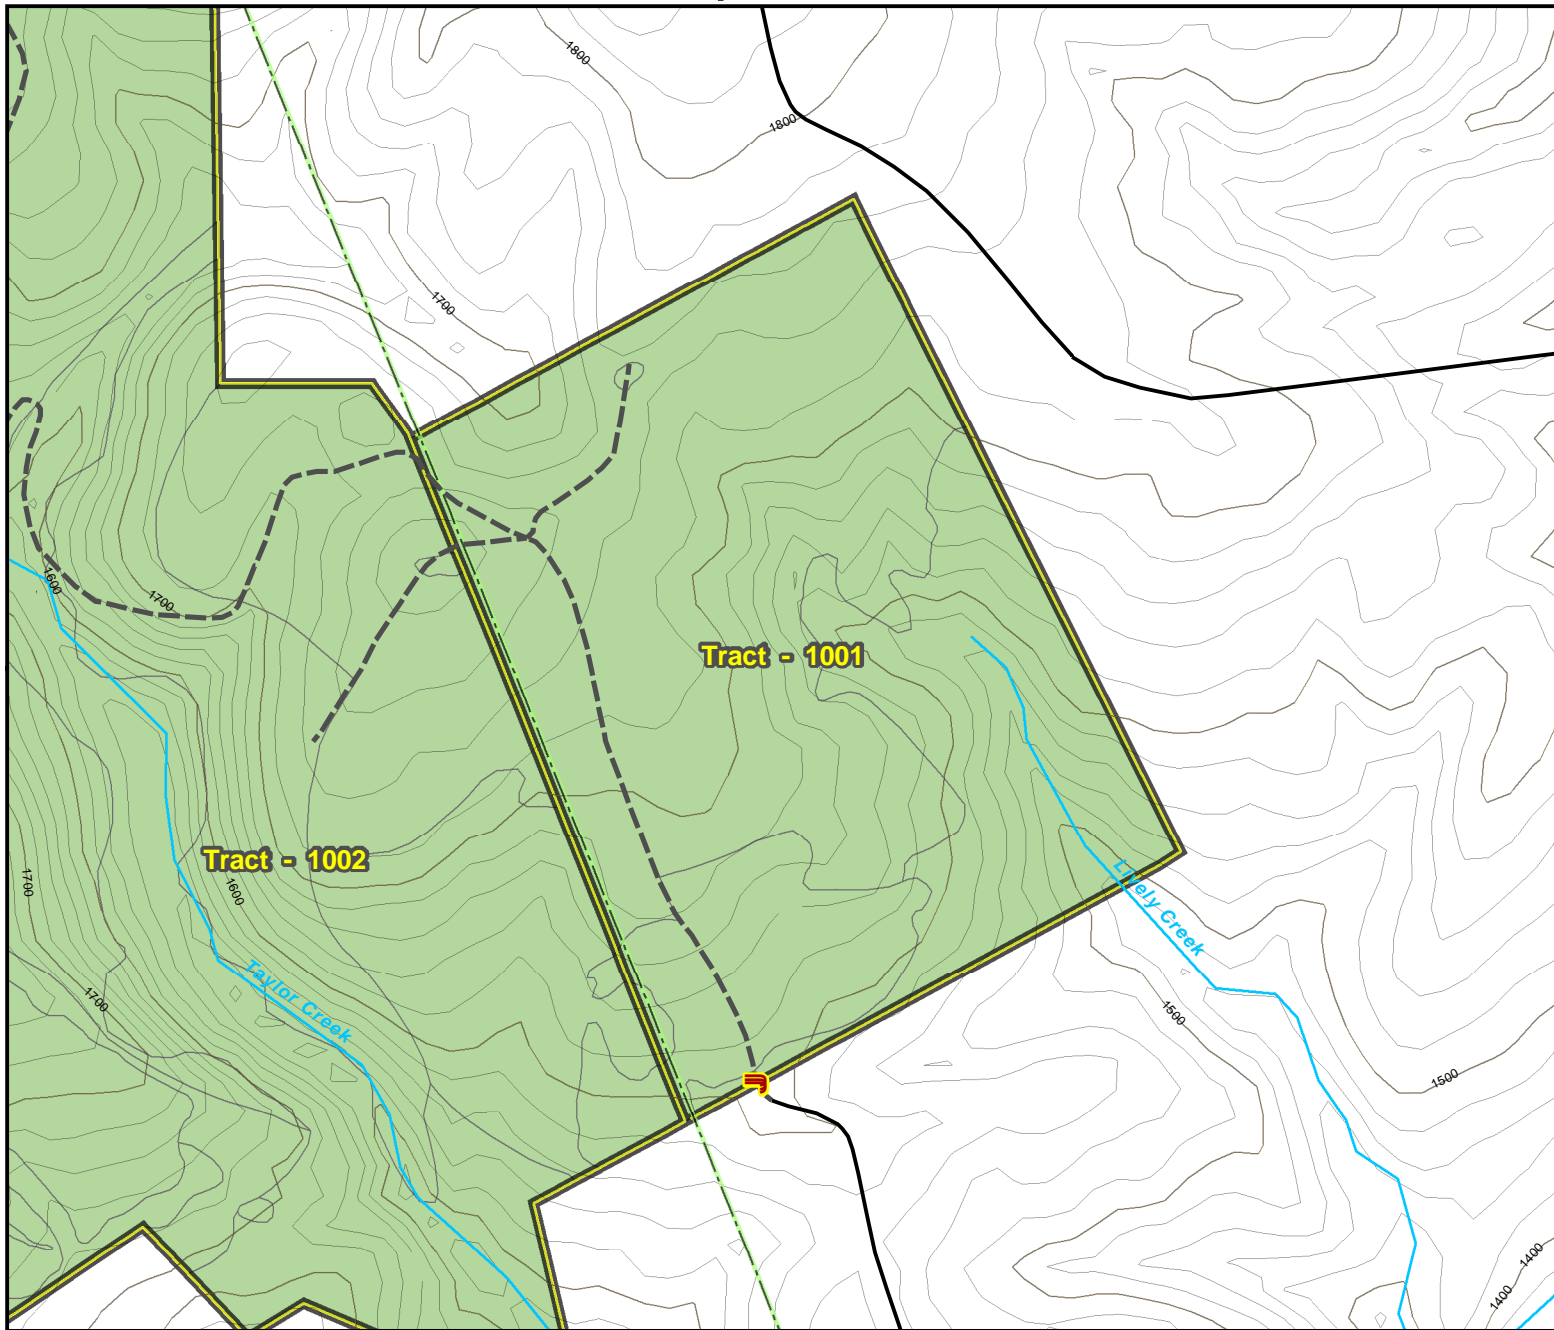

Sequatchie, LLC Tract 1001

Property / Ownership: Sequatchie, LLC
 County: Morgan
 Tract: 1001
 Acres (+/-): 106

Interstate	Stream	Stands	Sequatchie
US Highway	Perennial	Other	
State Highway	Intermittent	Gate	
Road/Street	Canal/Ditch	Farm Gate	
Trail	County Boundaries	Cable	
		Dirt or Other Barricade	