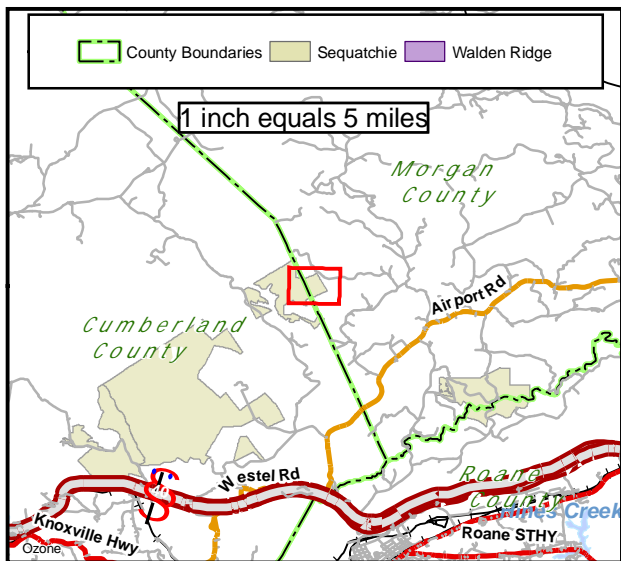

Sequatchie, LLC Tract 1001

Property / Ownership: Sequatchie, LLC
 County: Morgan
 Tract: 1001
 Acres (+/-): 106

Interstate	Stream	Stands	Sequatchie
US Highway	Perennial	Other	
State Highway	Intermittent	Gate	
Road/Street	Canal/Ditch	Farm Gate	
Trail	County Boundaries	Cable	
		Dirt or Other Barricade	