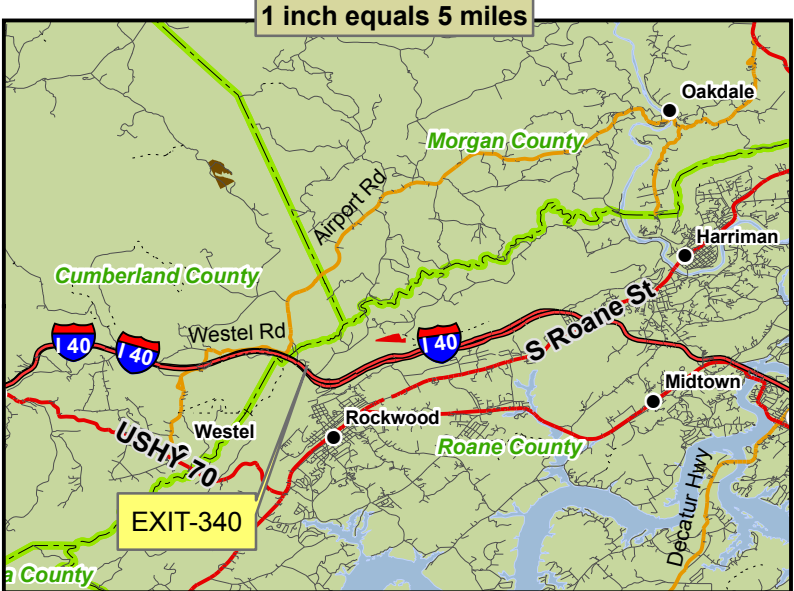

Property Map

Tract Name: 1010 - NW & NE
 County, State: Cumberland, TN
 Total Acres (+/-): 809 & 313

- Legend**
- Interstate
 - US Highway
 - State Highway
 - Road/Street
 - Trail
 - Private Paved Road
 - Private Gravel Road
 - Private Improved Dirt Road
 - Woods Road
 - ATV/Foot Trail
 - Right of Way
 - Railroad
 - County Seat
 - City
 - School
 - Church
 - US States
 - County Boundaries
 - TN Public Land
 - TN Trails
 - Other
 - SaleName**
 - 1010 - Northwest
 - 1010 - Northeast
 - Gate
 - Barrier
 - Stream Type**
 - Perennial
 - Intermittent
 - Canal/Ditch
 - Water Body Types**
 - Lake / Pond
 - Stream / River

This map shows the estimated location of the boundary and is not an accurate survey of the property.