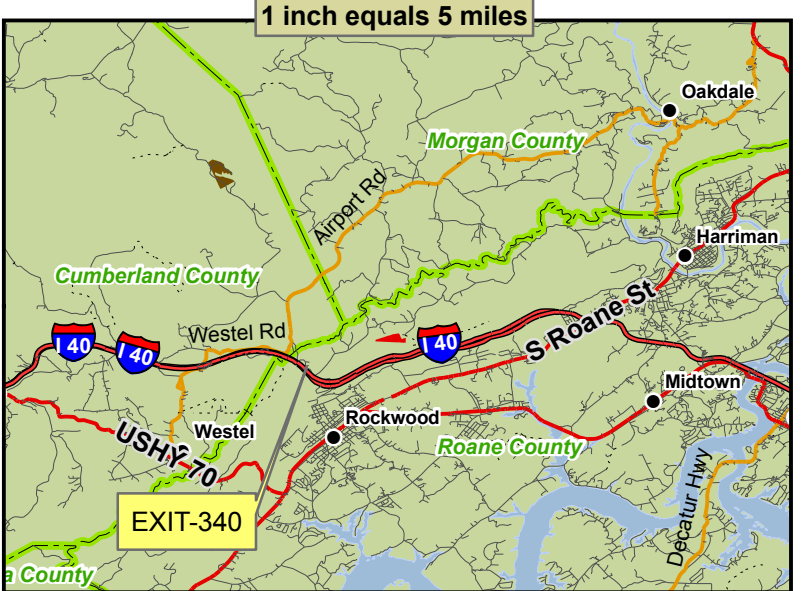

Property Map

Tract Name: 1010 - NW & NE
 County, State: Cumberland, TN
 Total Acres (+/-): 809 & 313

- Legend**
- Interstate
 - US Highway
 - State Highway
 - Road/Street
 - Trail
 - Private Paved Road
 - Private Gravel Road
 - Private Improved Dirt Road
 - Woods Road
 - ATV/Foot Trail
 - Right of Way
 - Railroad
 - County Seat
 - City
 - School
 - Church
 - US States
 - County Boundaries
 - TN Public Land
 - TN Trails
 - Gate
 - Barrier
 - Other
- SaleName**
- 1010 - Northwest
 - 1010 - Northeast
- Stand Type**
- Pine
 - Natural Hardwood
 - Natural Mixed P/H
 - Other
- Stream Type**
- Perennial
 - Intermittent
 - Canal/Ditch
- Water Body Types**
- Lake / Pond
 - Stream / River

This map shows the estimated location of the boundary and is not an accurate survey of the property.