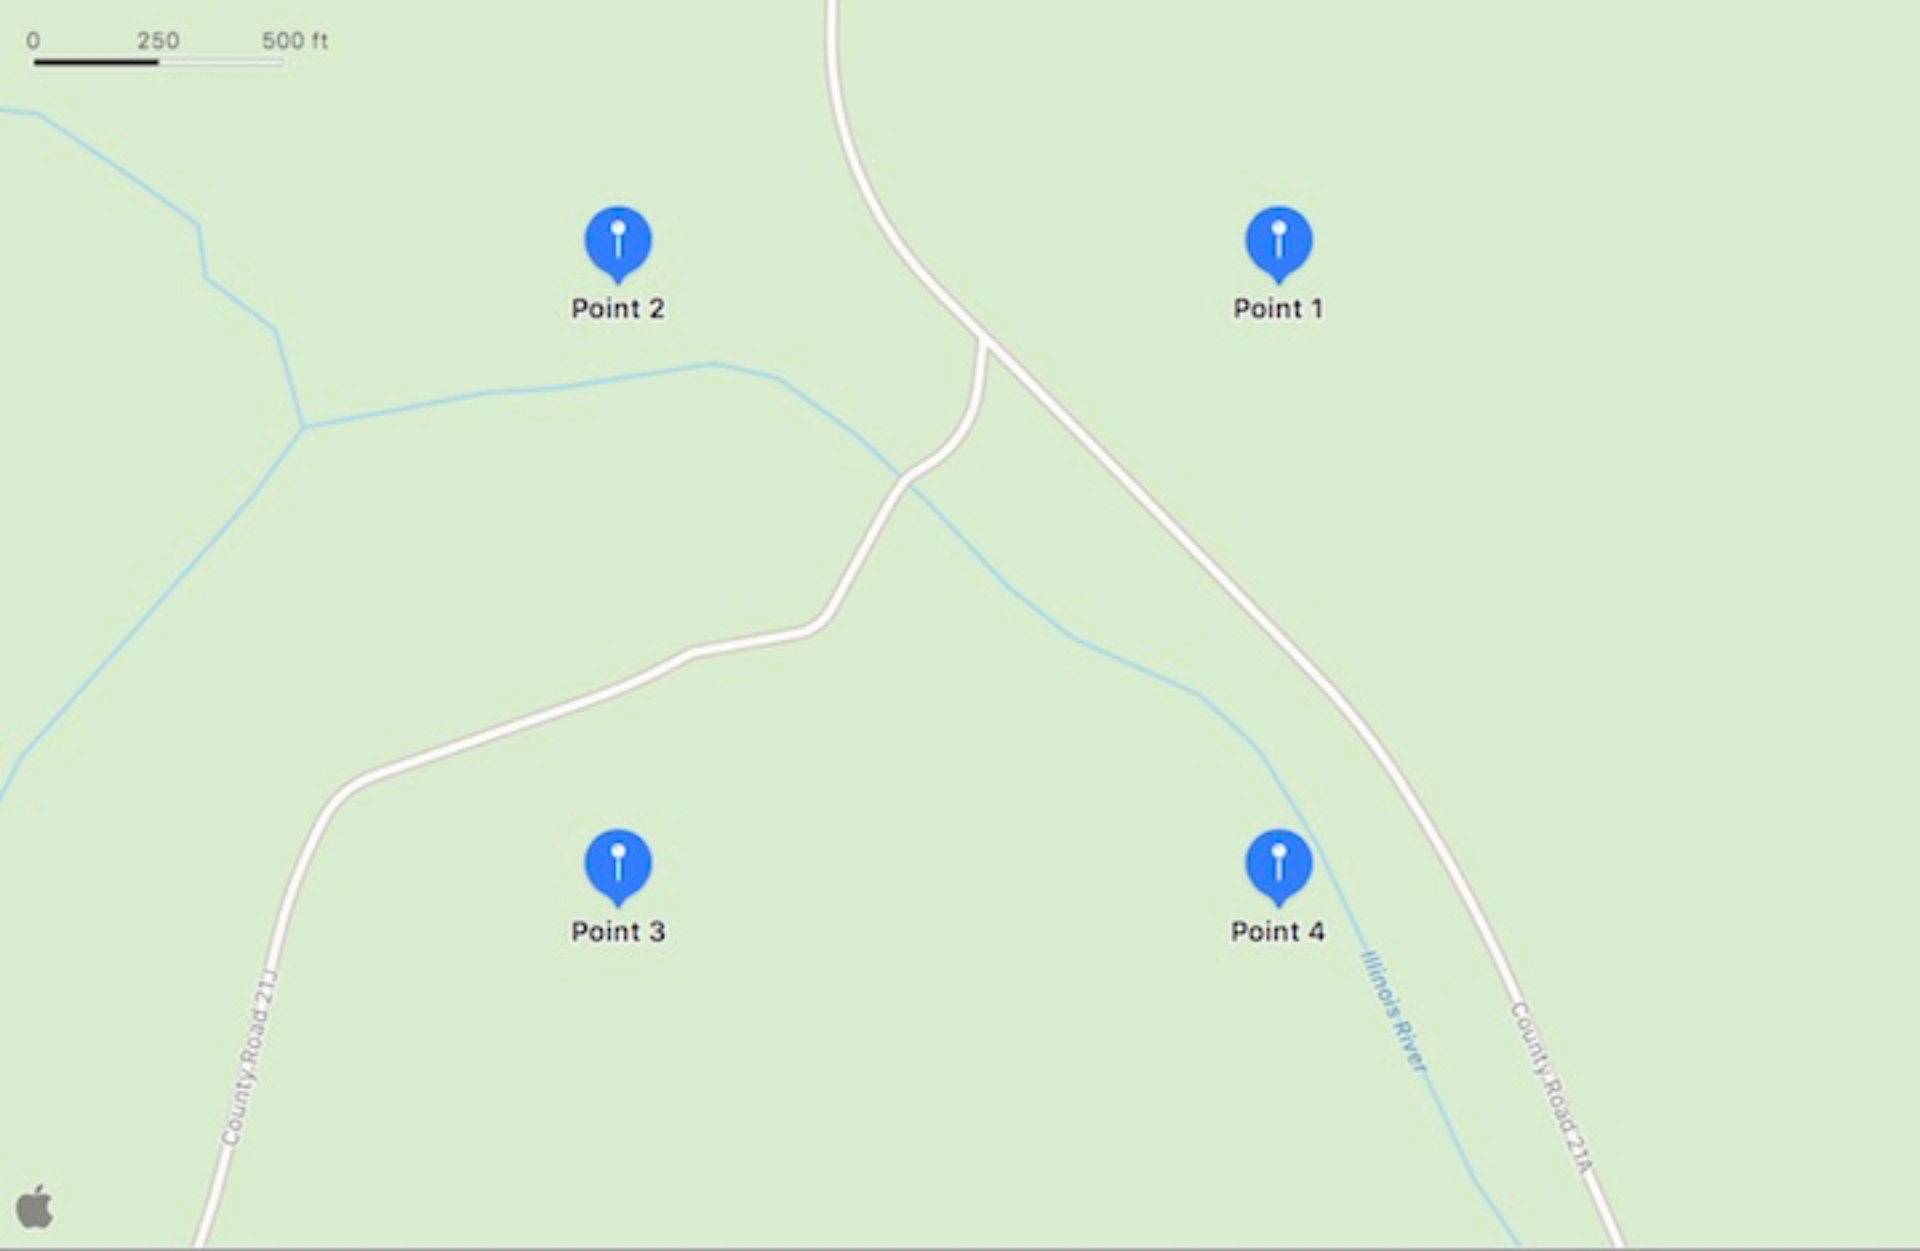

0 250 500 ft

Point 2

Point 1

Point 3

Point 4

County Road 21J

Illinois River

County Road 21A