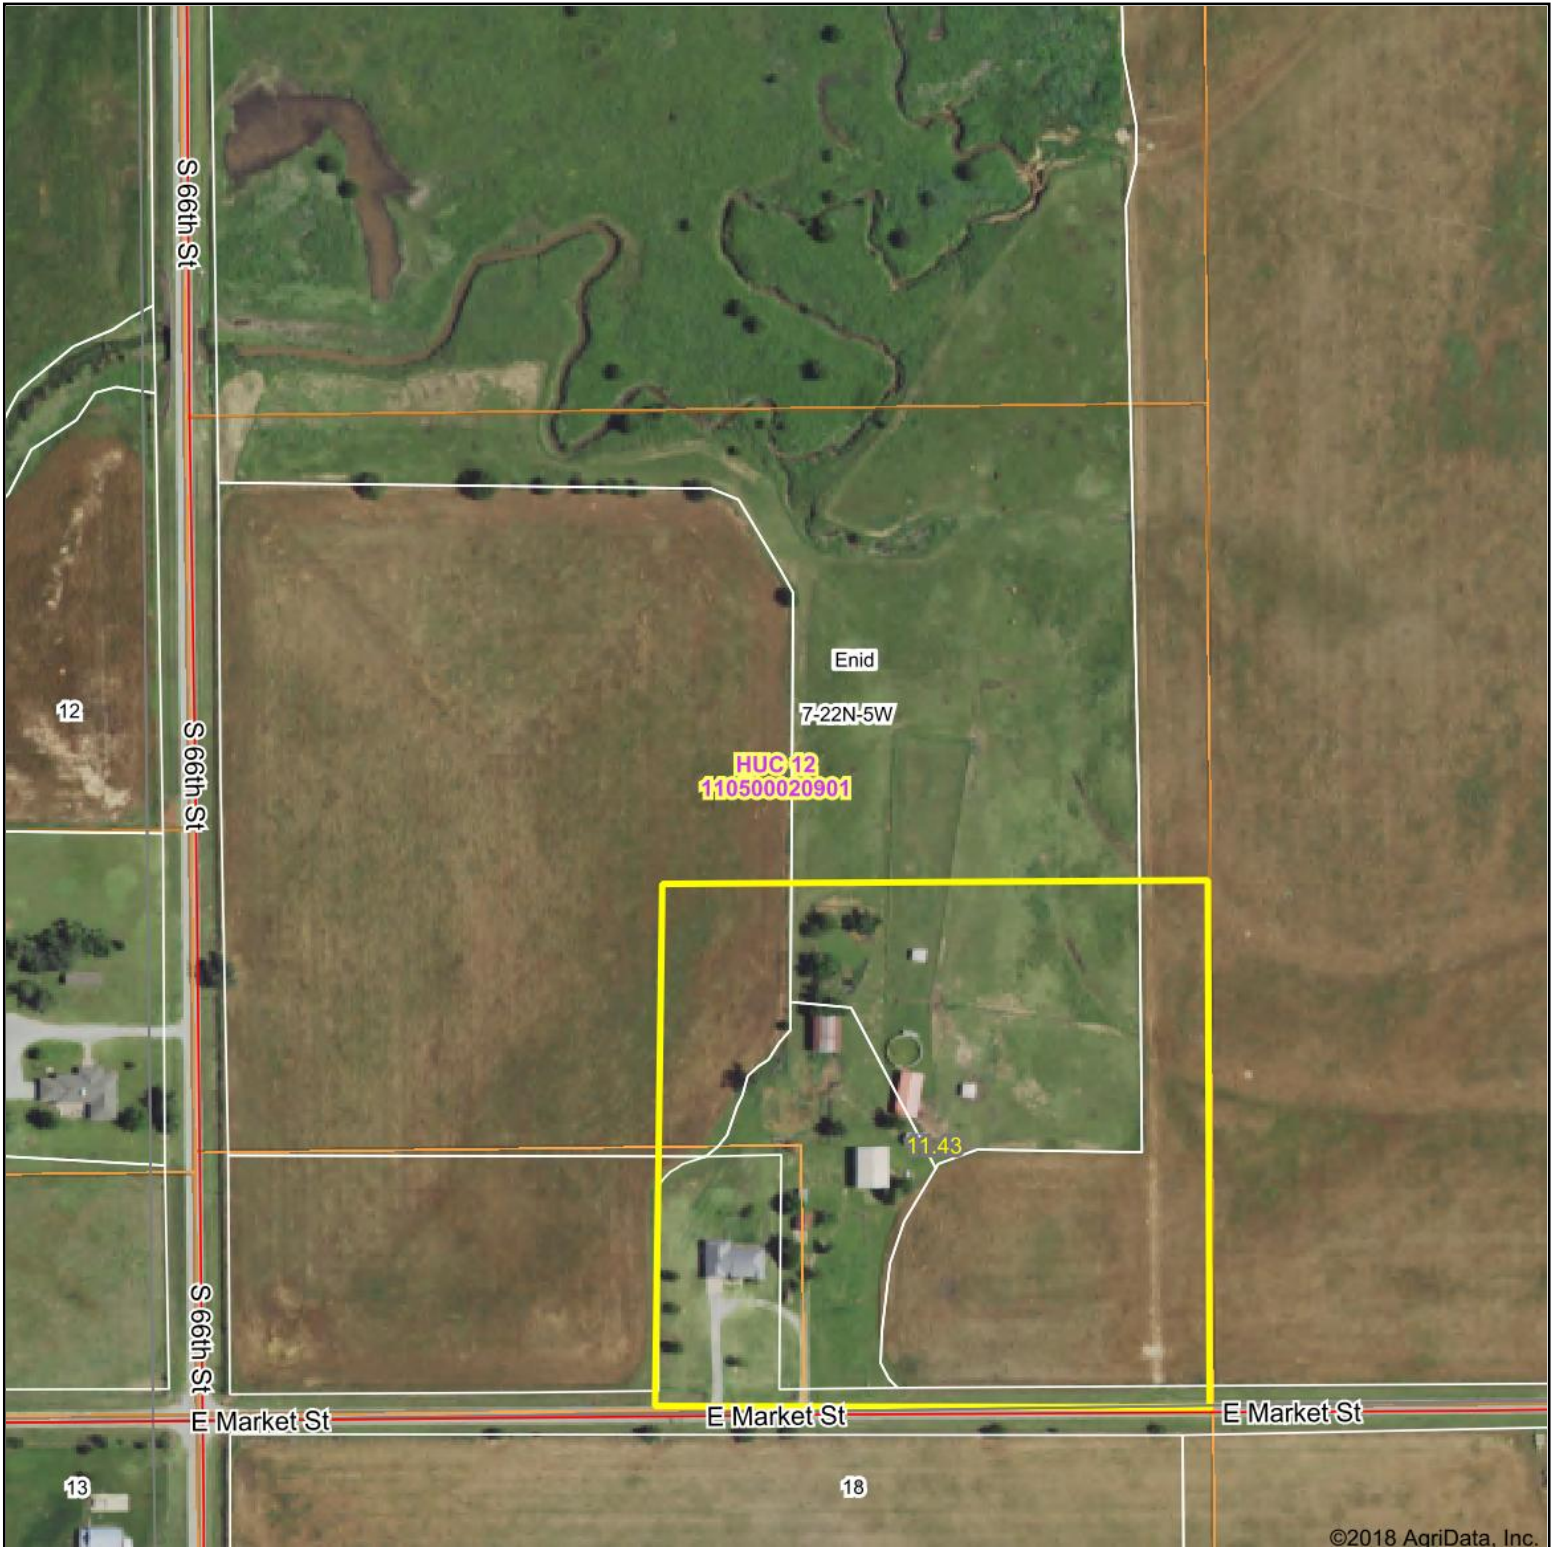

Aerial Map

map center: 36° 23' 34.23, -97° 46' 49.84

Maps Provided By:

© Agridata, Inc. 2018 www.AgridataInc.com

7-22N-5W
Garfield County
Oklahoma

12/6/2018