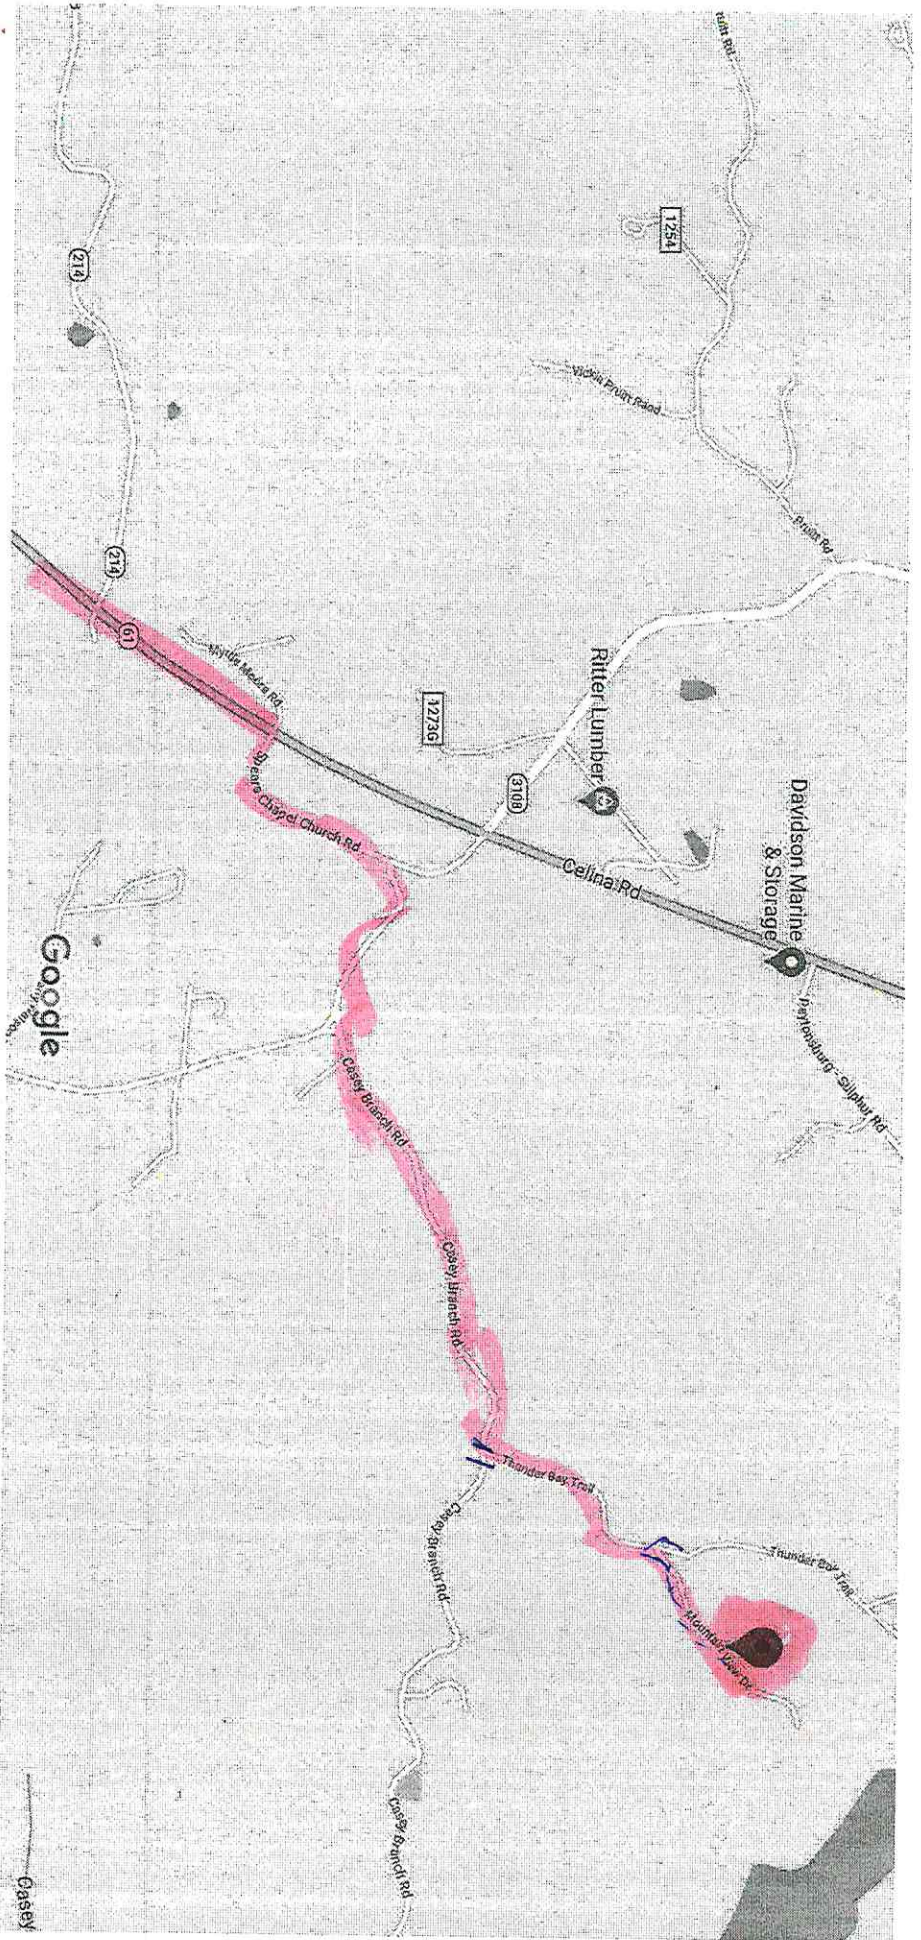

Thunder Bay Rd

5105 & 9
me to
end to
popon

Map data ©2021 1000 ft