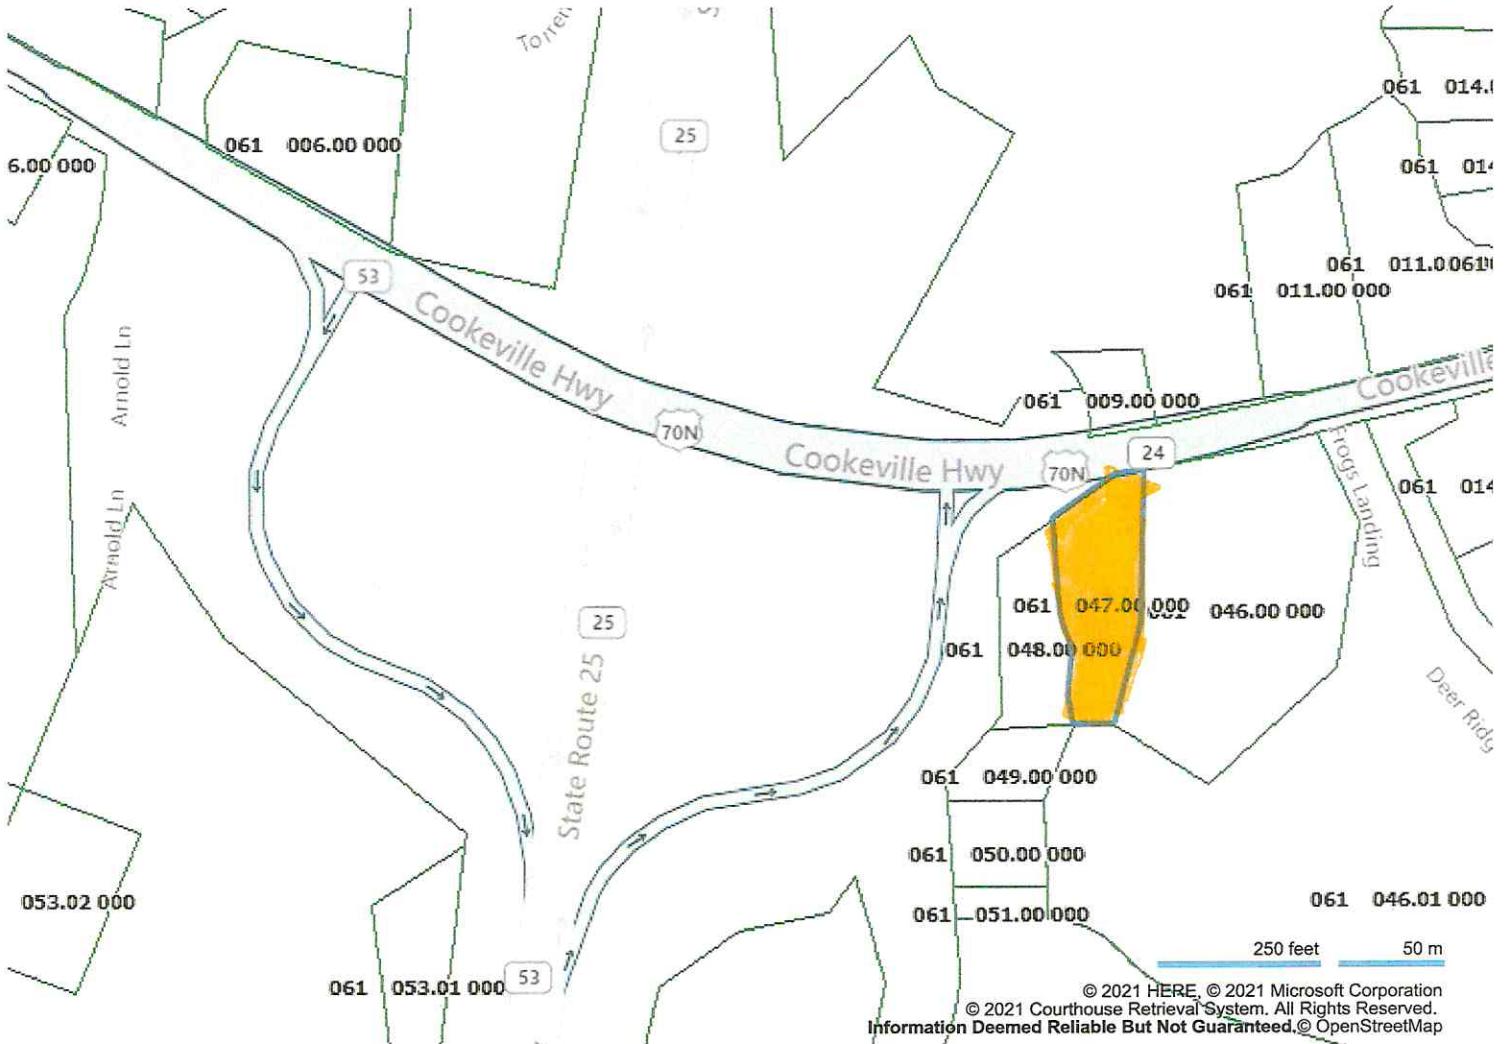

Debra Dodd
No. 1 Quality Realty
931-397-1660
debradodd@no1qualityrealty.com

Map for Parcel Address: 124 Cookeville Hwy Carthage, TN 37030-1812 Parcel ID: 061 047.00 000

© 2021 HERE, © 2021 Microsoft Corporation
© 2021 Courthouse Retrieval System. All Rights Reserved.
Information Deemed Reliable But Not Guaranteed. © OpenStreetMap

© 2021 Courthouse Retrieval System, Inc. All Rights Reserved.
Information Deemed Reliable But Not Guaranteed.