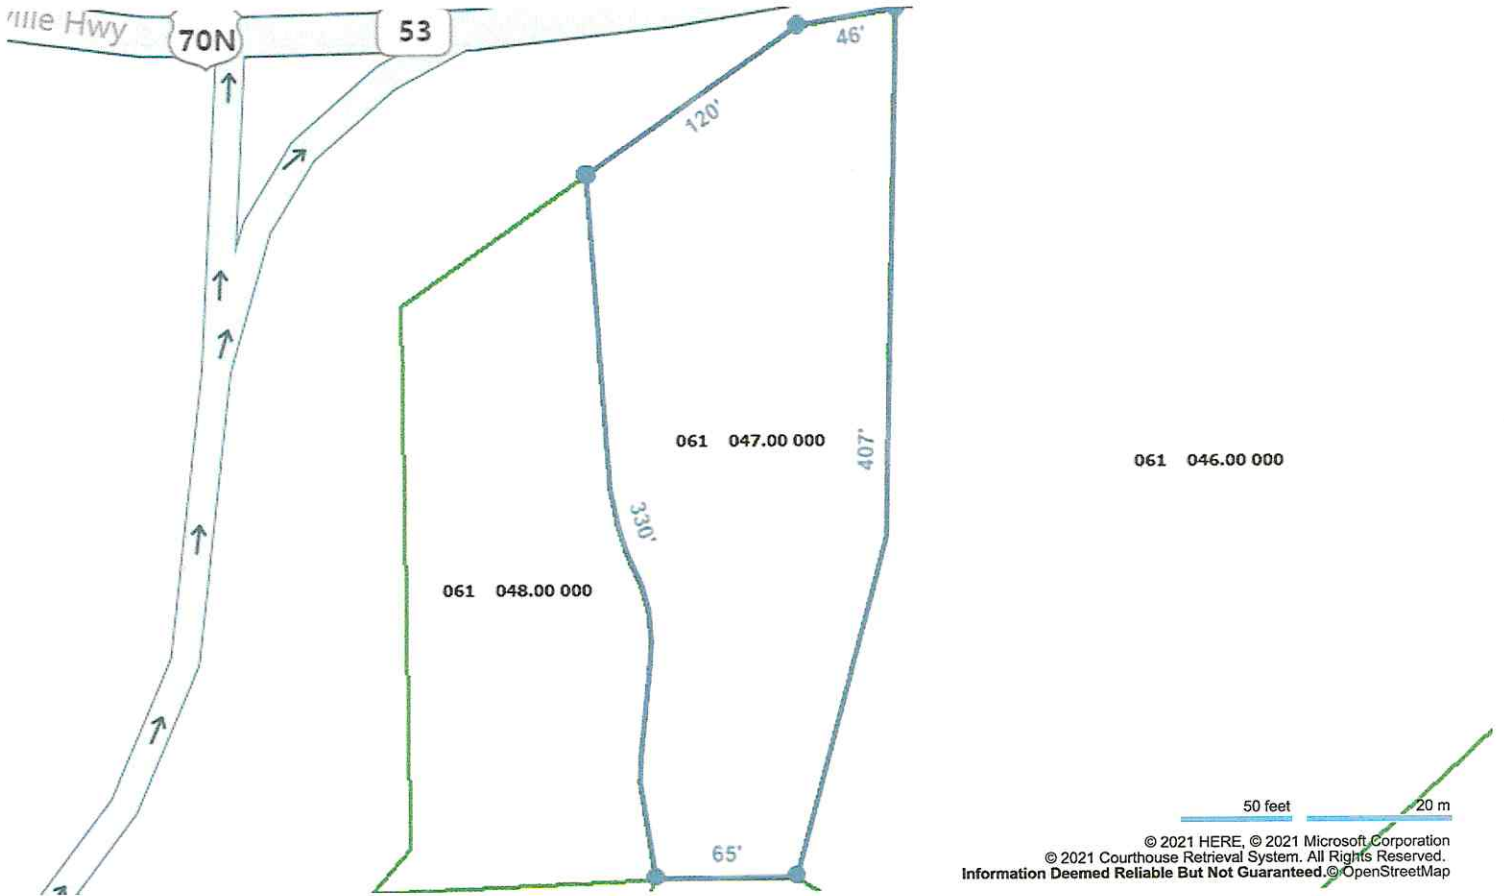

Debra Dodd
No. 1 Quality Realty
931-397-1660
debradodd@no1qualityrealty.com

Map for Parcel Address: 124 Cookeville Hwy Carthage, TN 37030-1812 Parcel ID: 061 047.00 000

© 2021 Courthouse Retrieval System, Inc. All Rights Reserved.
Information Deemed Reliable But Not Guaranteed.

© 2021 HERE, © 2021 Microsoft Corporation
© 2021 Courthouse Retrieval System. All Rights Reserved.
Information Deemed Reliable But Not Guaranteed. © OpenStreetMap