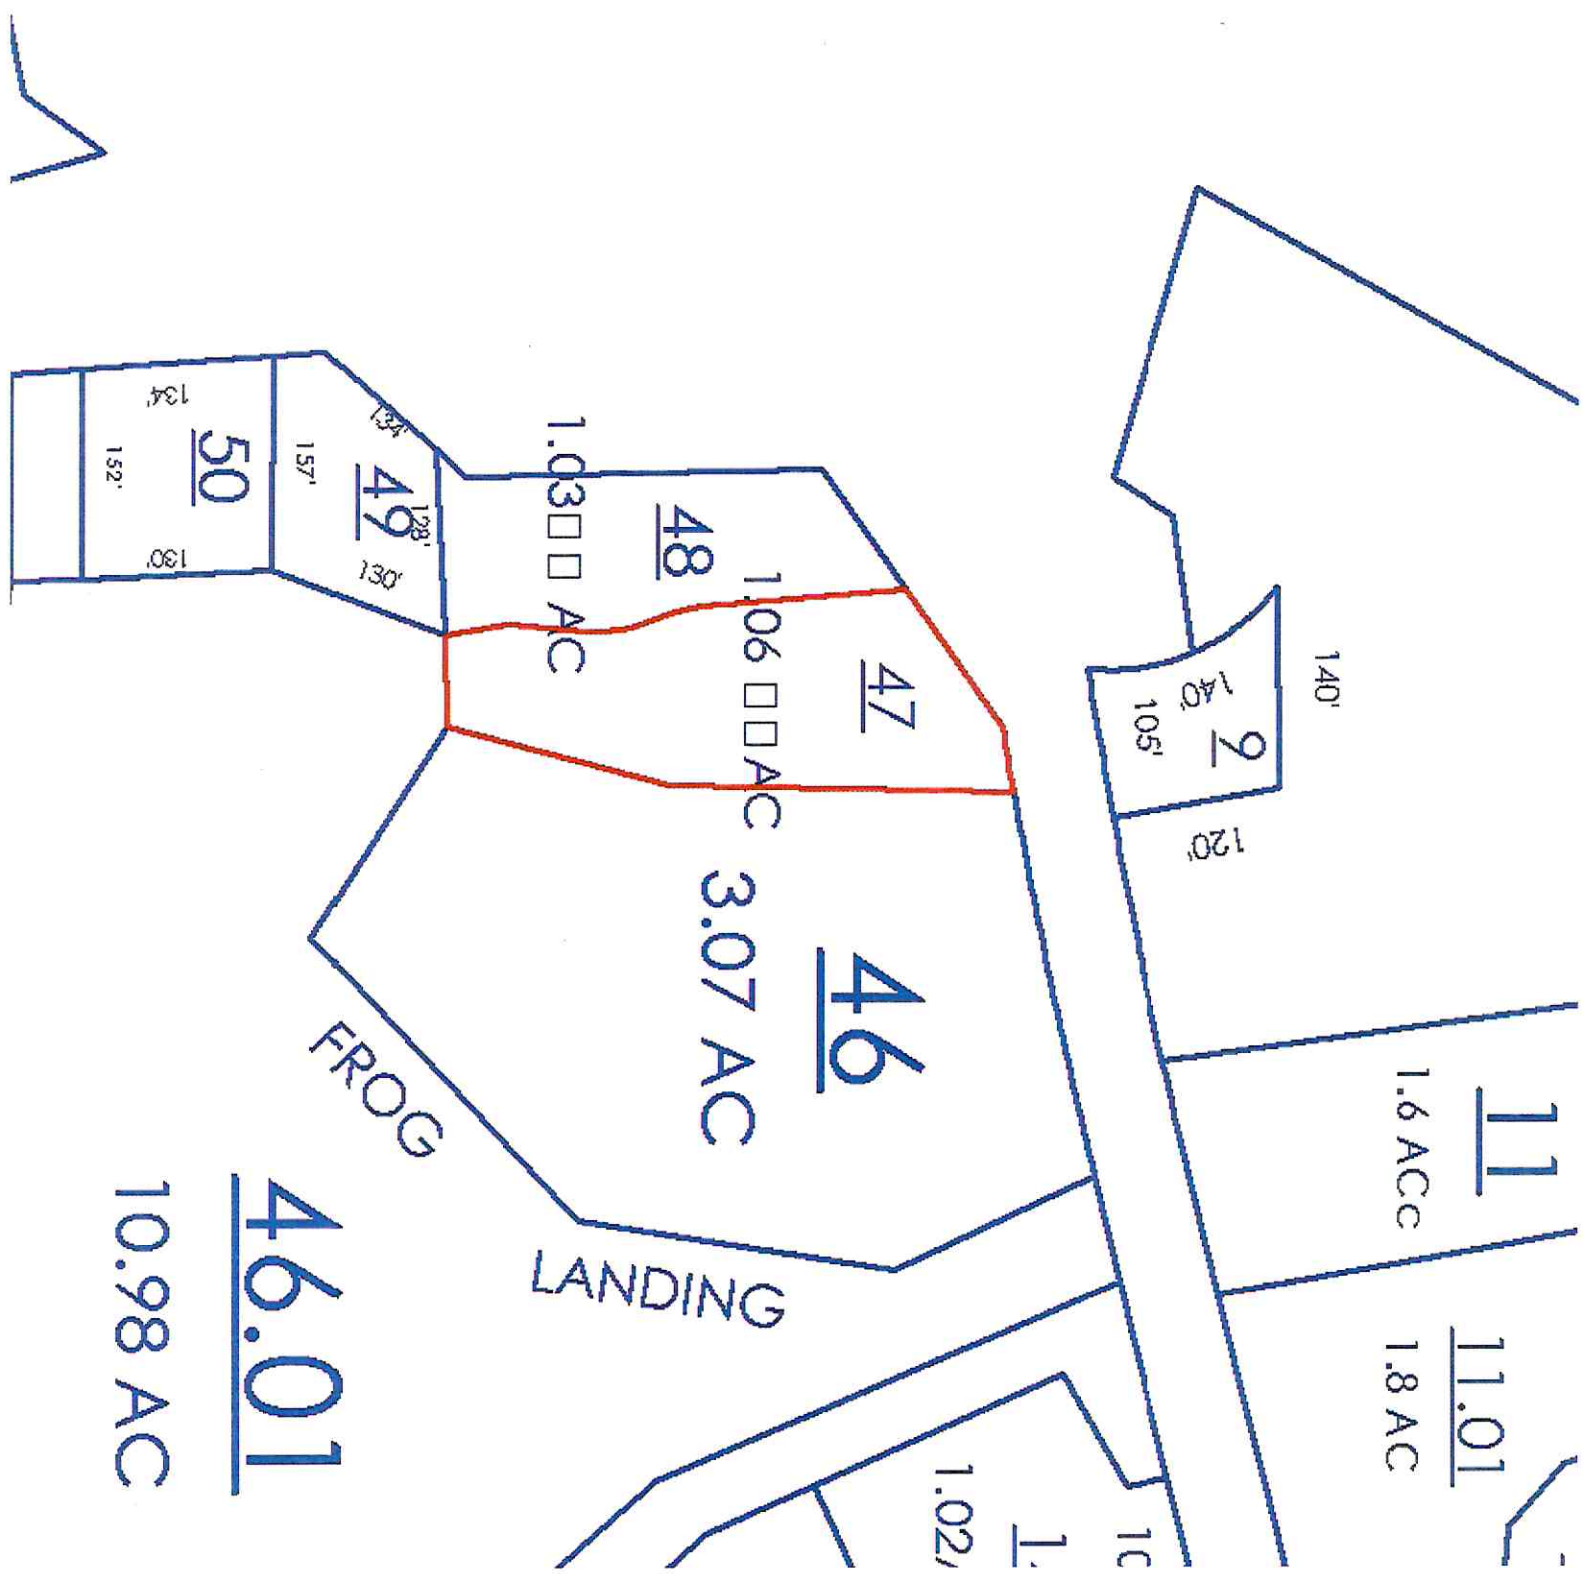

House on 124 Cokerulle Hwy

140'

2  
140'  
105'

120'

11  
1.6 AC

11.01  
1.8 AC

1.02'

1

10

48

1.06 AC

47

3.07 AC

46

1.03 AC

49

50

46.01

10.98 AC

FROG

LANDING

134'

152'

130'

157'

131'

128'

130'

LANDED

RUE BECHTOLD

46

3.07 AC