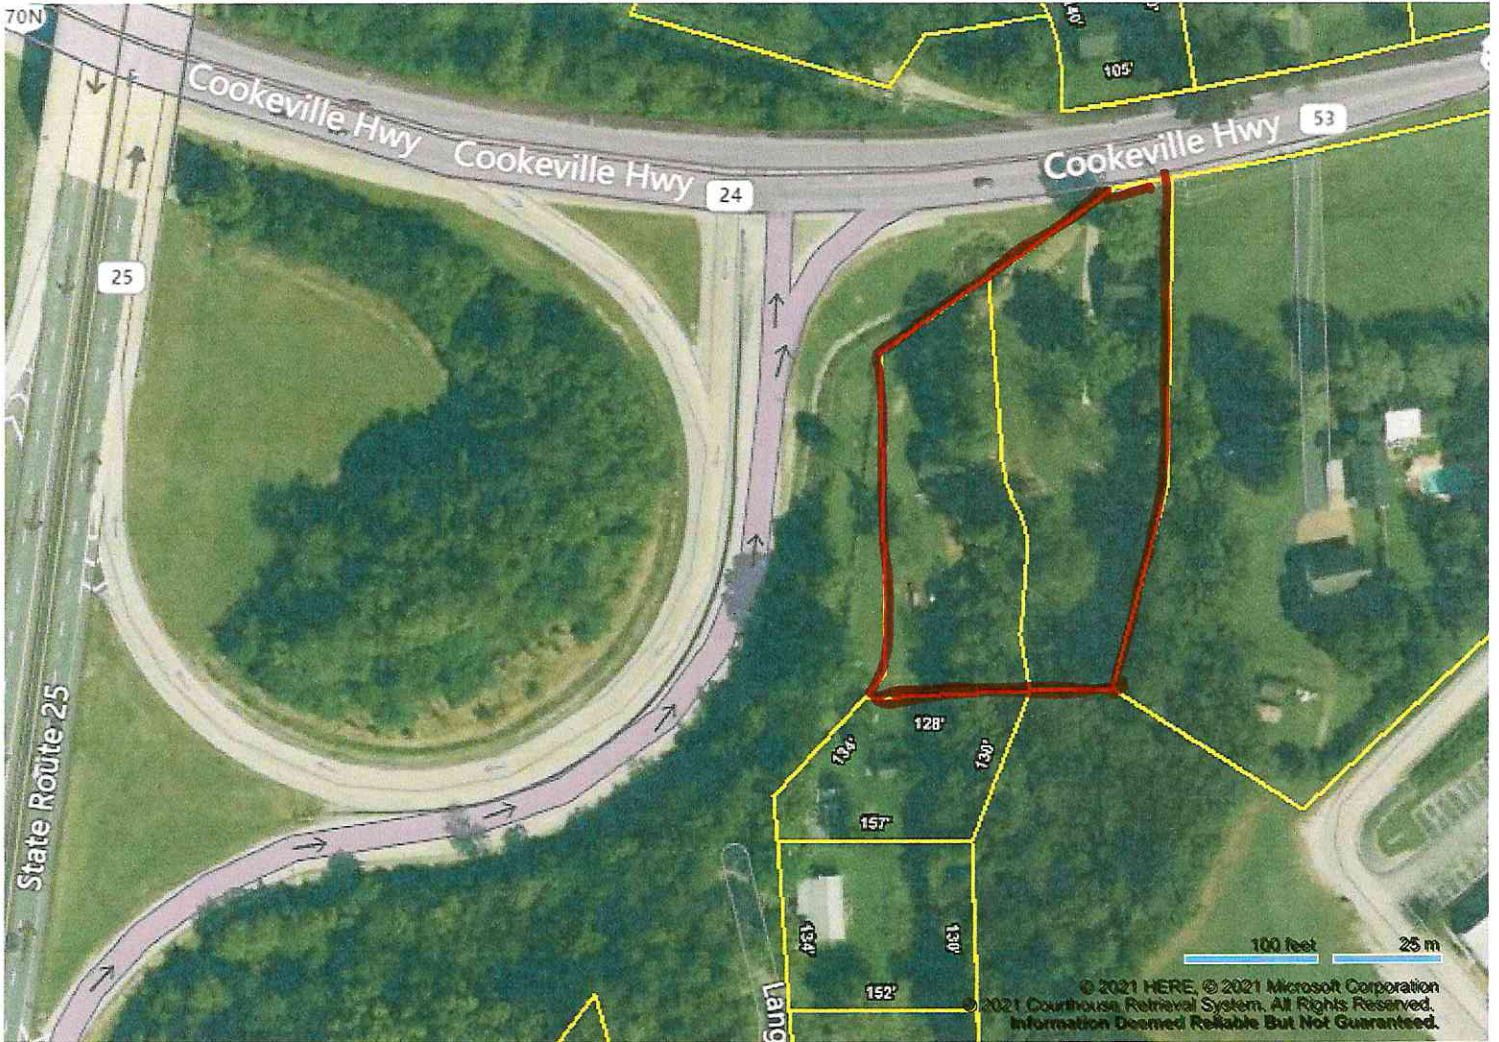

Debra Dodd
No. 1 Quality Realty
931-397-1660
debradodd@no1qualityrealty.com

Map for Parcel Address: Cookeville Hwy TN Parcel ID: 061 048.00 000

© 2021 Courthouse Retrieval System, Inc. All Rights Reserved.
Information Deemed Reliable But Not Guaranteed.