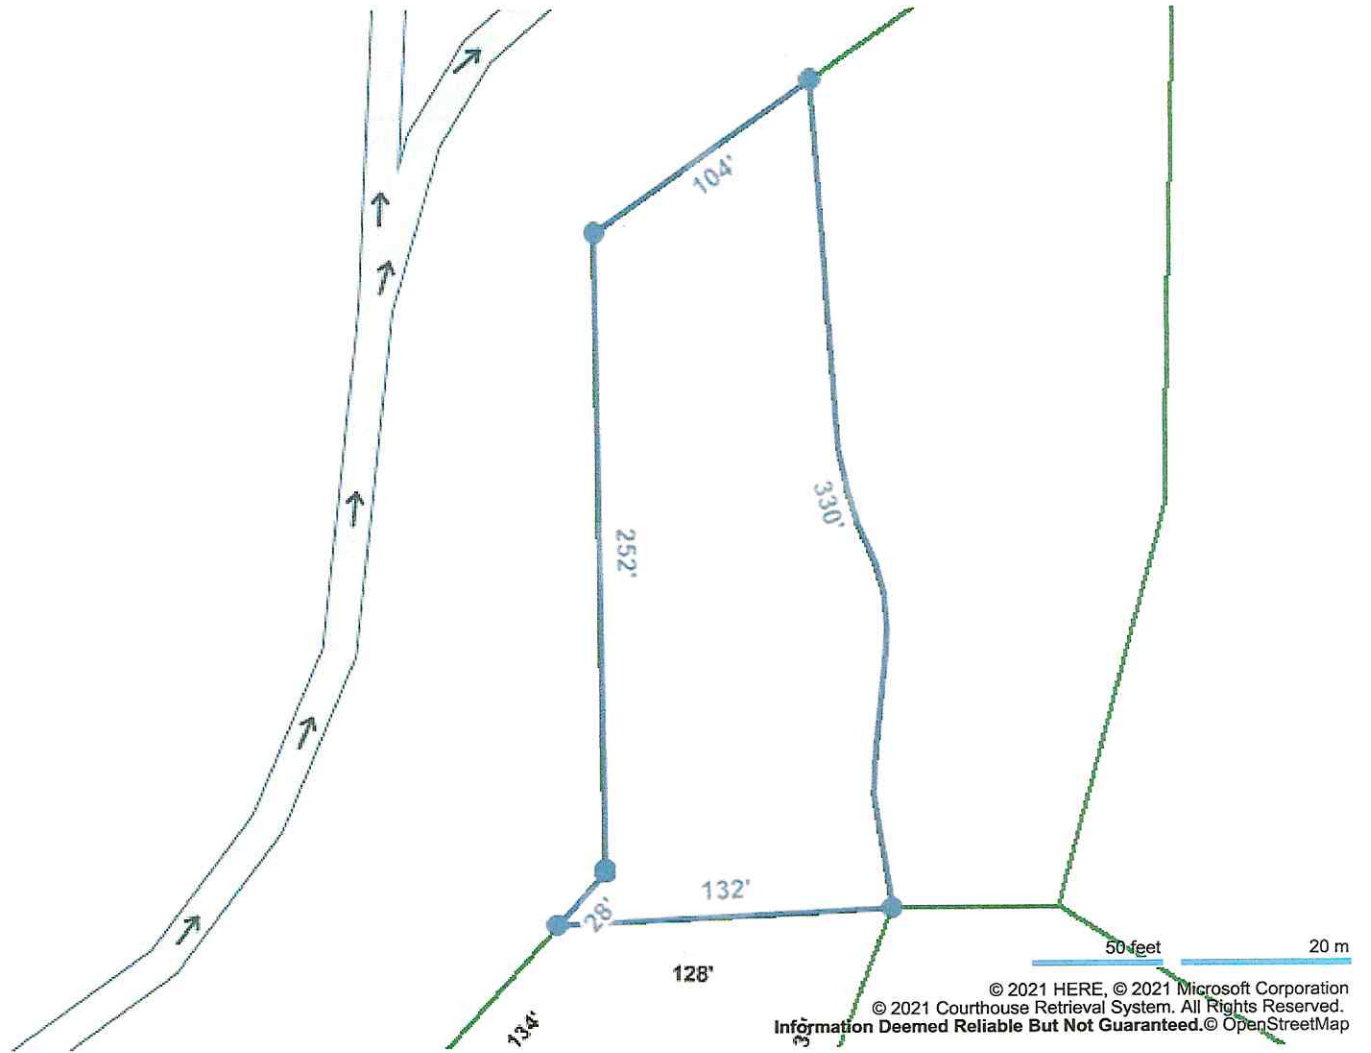

Debra Dodd
No. 1 Quality Realty
931-397-1660
debradodd@no1qualityrealty.com

Map for Parcel Address: Cookeville Hwy TN Parcel ID: 061 048.00 000

© 2021 Courthouse Retrieval System, Inc. All Rights Reserved.
Information Deemed Reliable But Not Guaranteed.