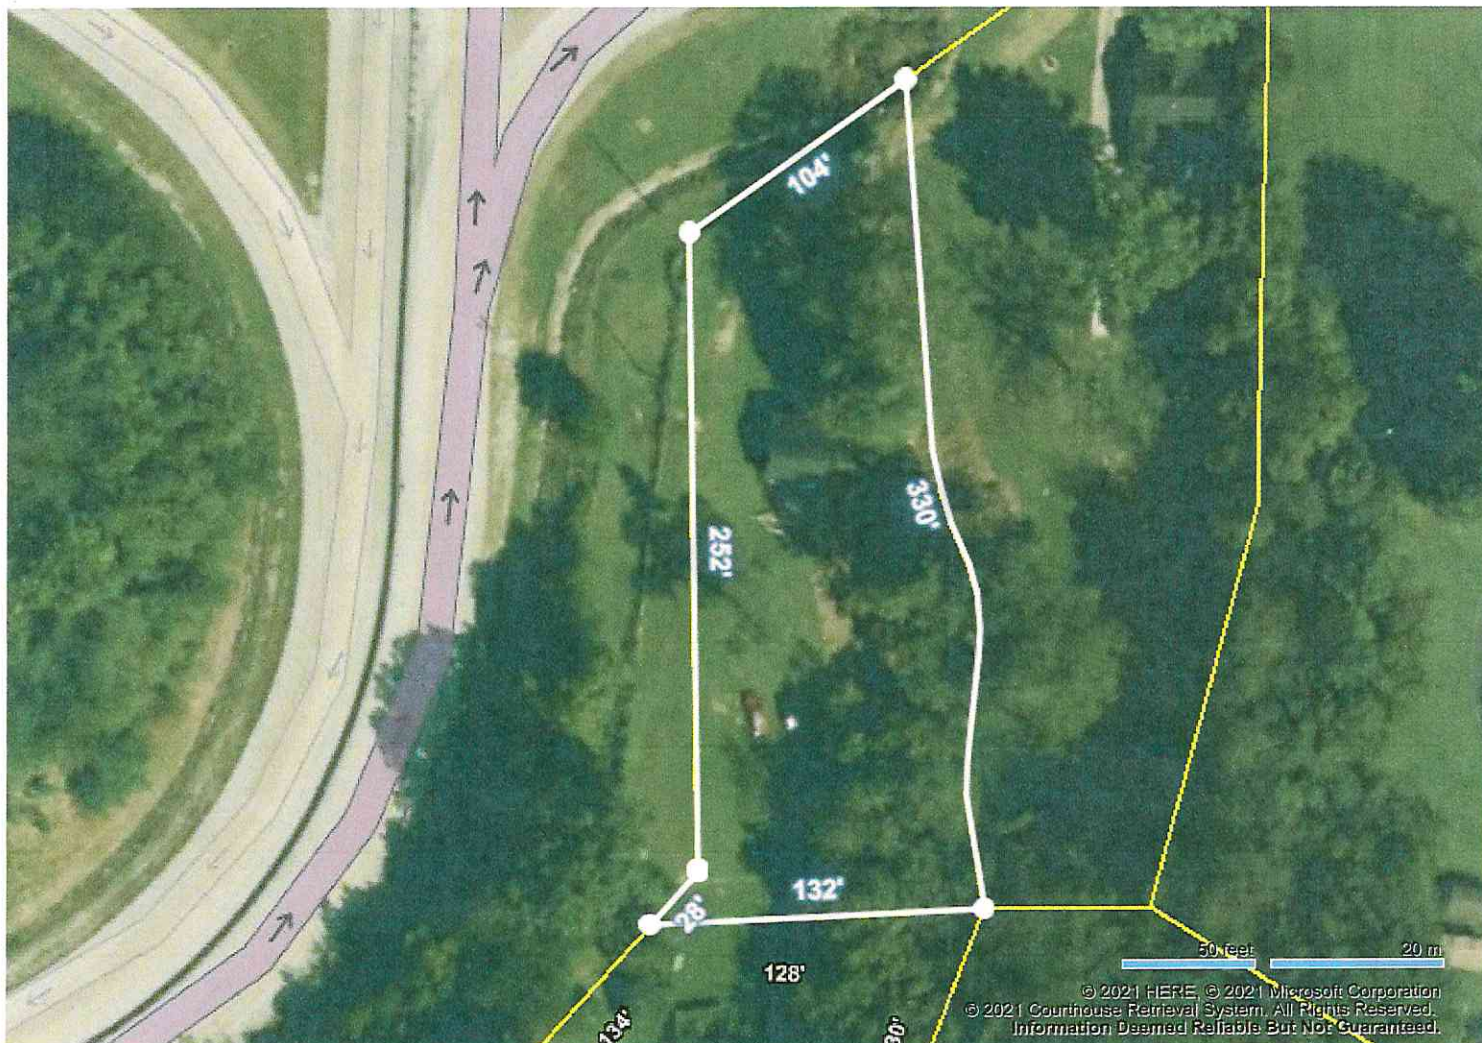

Debra Dodd
No. 1 Quality Realty
931-397-1660
debradodd@no1qualityrealty.com

Map for Parcel Address: Cookeville Hwy TN Parcel ID: 061 048.00 000

© 2021 Courthouse Retrieval System, Inc. All Rights Reserved.
Information Deemed Reliable But Not Guaranteed.