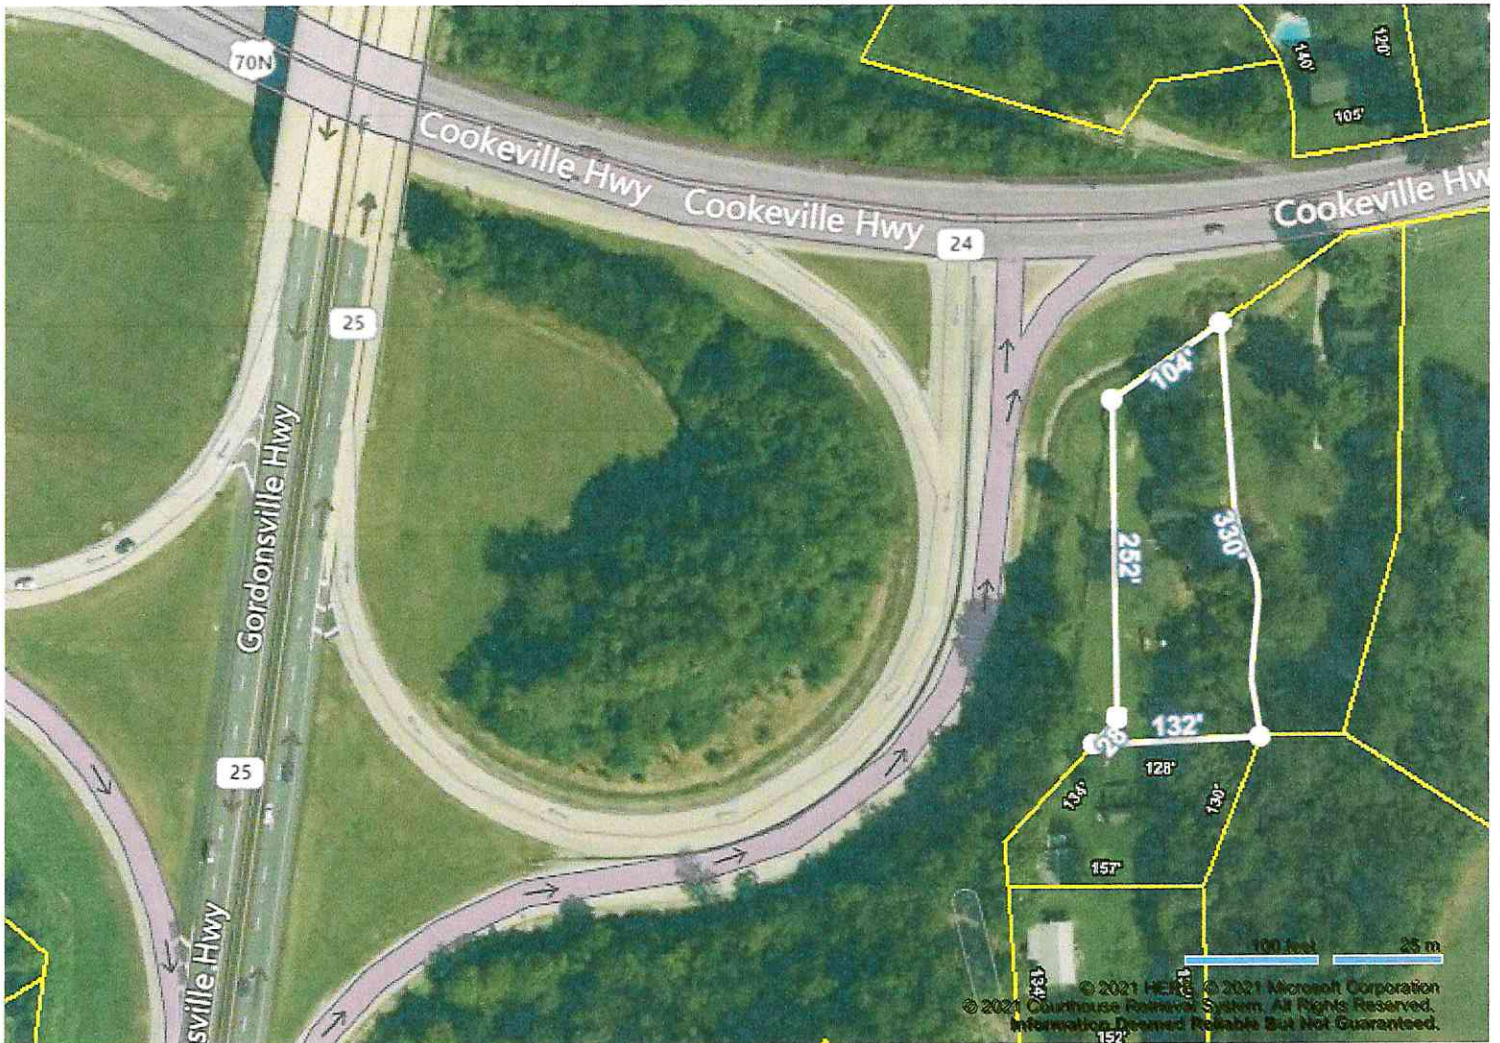

Debra Dodd
No. 1 Quality Realty
931-397-1660
debradodd@no1qualityrealty.com

Map for Parcel Address: Cookeville Hwy TN Parcel ID: 061 048.00 000

© 2021 Courthouse Retrieval System, Inc. All Rights Reserved.
Information Deemed Reliable But Not Guaranteed.